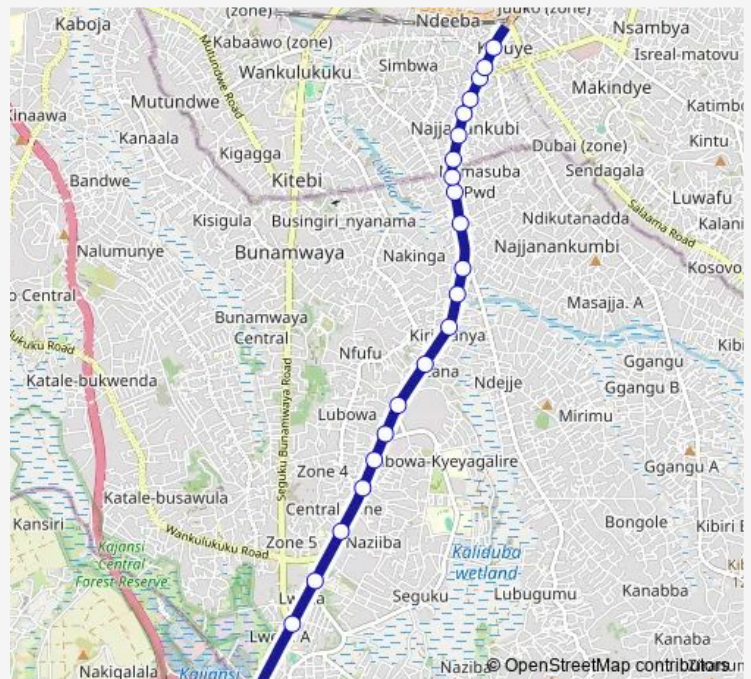

Thursday 06:30-19:00

Friday 06:30-19:00

Saturday 06:30-19:00

Sunday 06:30-19:00

Route info

Direction: Kavule A

Stops: 23

Trip Duration: 0 hour 40 min

Ic112 — Kajjansi Stage-Kobil Kibuye Taxi Park

Mildmay Health Centre

Lweza Estate

Direction

Lweza Estate — Total (Najjanankumbi)

21 stops

[Open route schedule](#)

Lweza Estate

Tuesday 06:30-19:00

Wednesday 06:30-19:00

Thursday 06:30-19:00

Friday 06:30-19:00

Saturday 06:30-19:00

Sunday 06:30-19:00

Route info

Direction: Lweza Estate