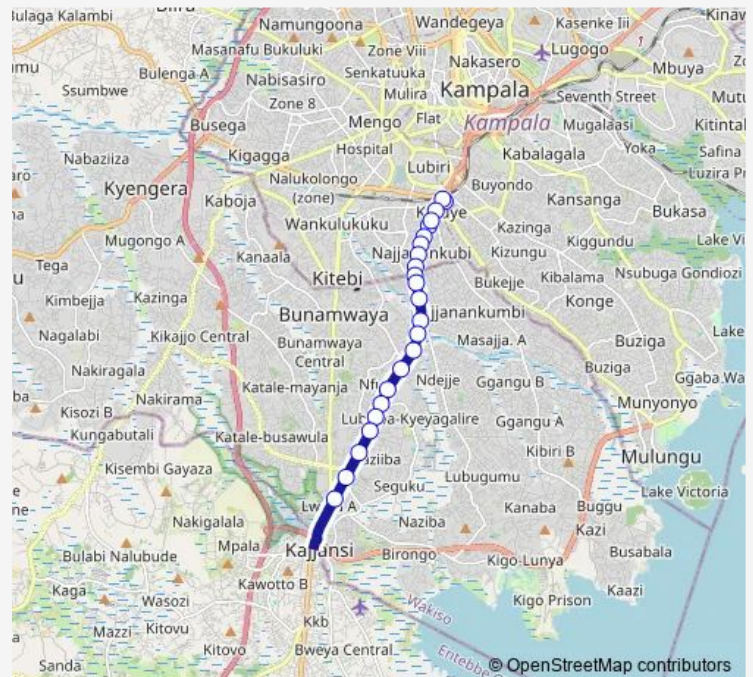

Thursday 06:30-19:00

Friday 06:30-19:00

Saturday 06:30-19:00

Sunday 06:30-19:00

Route info

Direction: Lweza Estate

Stops: 21

Trip Duration: 0 hour 40 min

IC112 — Kajjansi Stage-Kobil Kibuye Taxi Park

Direction

Kavule A — Lweza Estate

23 stops

[Open route schedule](#)

Kavule A

Kobil (Kibuye)

Total (Najjanankumbi)

Wednesday 06:30-19:00

Thursday 06:30-19:00

Friday 06:30-19:00

Saturday 06:30-19:00

Sunday 06:30-19:00

Route info

Direction: Kavule A

Stops: 23