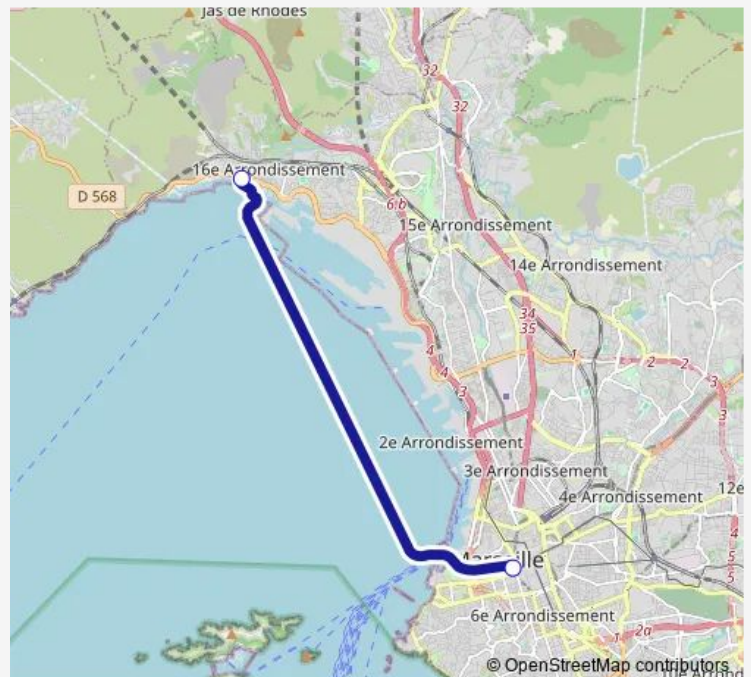

Ferry NAV2 Vieux Port - L'Estaque

[Go to website](#)

Direction

Vieux Port — L'Estaque

2 stops

[Open route schedule](#)

Vieux Port

L'Estaque

Route schedule

Vieux Port — L'Estaque

| | |
|-----------|-------------|
| Monday | 08:30-22:30 |
| Tuesday | 08:30-22:30 |
| Wednesday | 08:30-22:30 |
| Thursday | 08:30-22:30 |
| Friday | 08:30-22:30 |
| Saturday | 08:30-22:30 |
| Sunday | 08:30-22:30 |

Route info

Direction: Vieux Port

Stops: 2

Trip Duration: 0 hour 35 min

NAV2 — Vieux Port - L'Estaque

Direction

L'Estaque — Vieux Port

2 stops

[Open route schedule](#)

L'Estaque

Vieux Port

Route schedule

L'Estaque — Vieux Port

| | |
|-----------|-------------|
| Monday | 07:30-22:30 |
| Tuesday | 07:30-22:30 |
| Wednesday | 07:30-22:30 |
| Thursday | 07:30-22:30 |
| Friday | 07:30-22:30 |
| Saturday | 07:30-22:30 |
| Sunday | 07:30-22:30 |