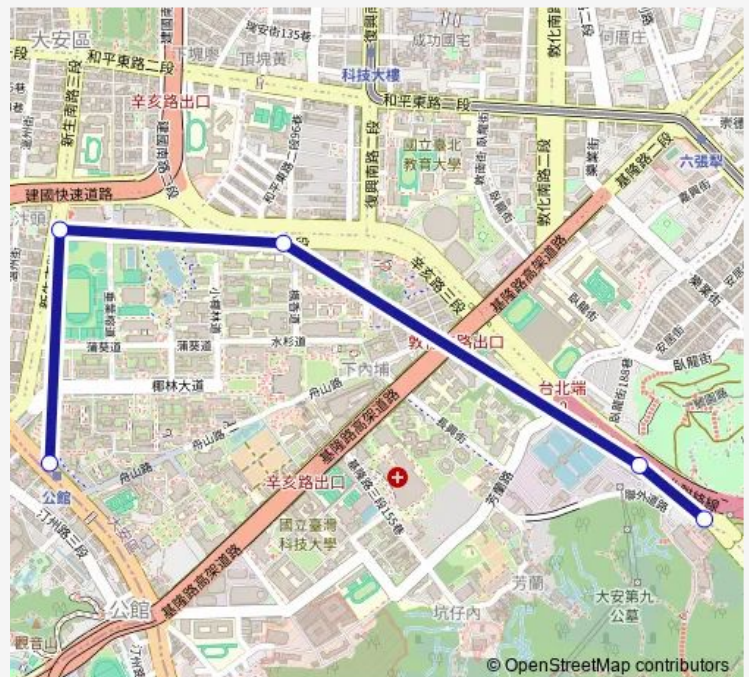

Thursday 06:45-18:10

Friday 06:45-18:10

Saturday 06:45-18:10

Sunday 06:45-18:10

Route info

Direction: 捷運公館站

Stops: 5

Trip Duration: 0 hour 8 min