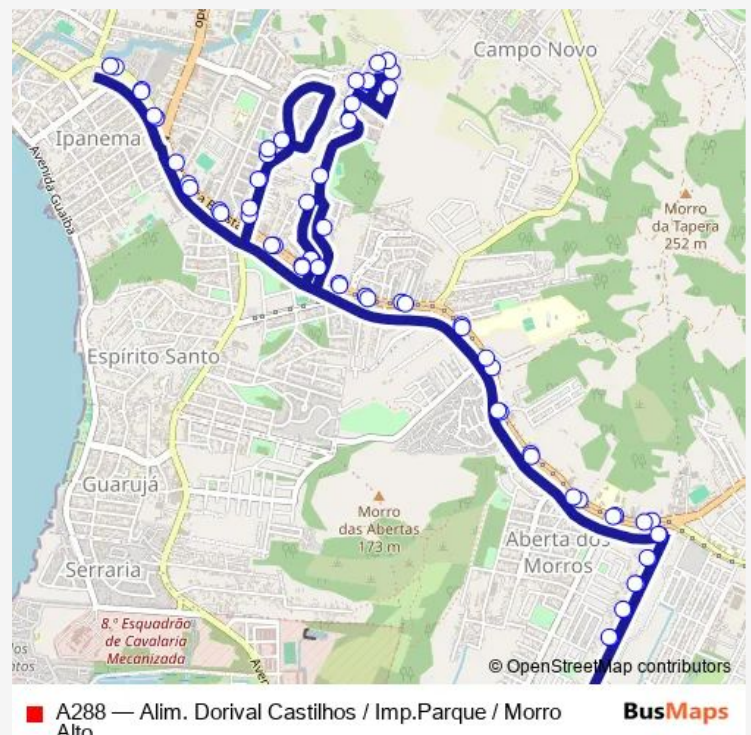

### Route schedule

Dorival Castilho Machado DF 757 — Dorival Castilho Machado 6092\_Espelhada

Monday 05:55-20:45

Tuesday 05:55-20:45

Wednesday 05:55-20:45

Thursday 05:55-20:45

Friday 05:55-20:45

Saturday —

### Route info

Direction: Dorival Castilho Machado DF 757

Stops: 66

Trip Duration: 0 hour 45 min

DR Miguel Vieira Ferreira 90

Carlos Nobre (Jose E Villalobos JR ) DF 75

Dionelio Machado 86

DR Pitrez 924