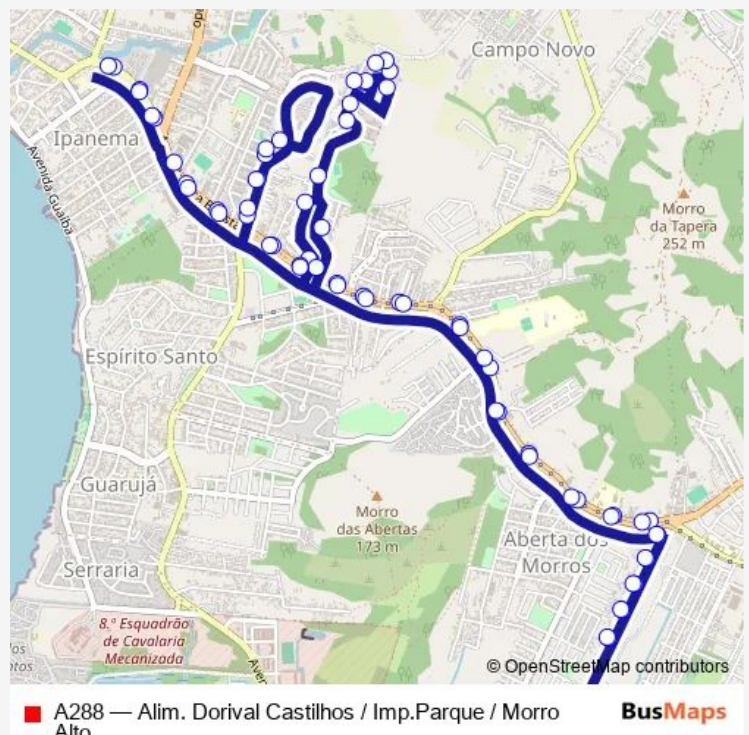

ARMANDO CZAMANSKI 25

ARMANDO CZAMANSKI 123

ARMANDO CZAMANSKI 175

Route schedule

Dorival Castilho Machado DF 757 — Dorival Castilho Machado 6092_Espelhada

Monday	05:55-20:45
Tuesday	05:55-20:45
Wednesday	05:55-20:45
Thursday	05:55-20:45
Friday	05:55-20:45
Saturday	—
Sunday	—

Route info

Direction: Dorival Castilho Machado DF 757

Stops: 66

Trip Duration: 0 hour 40 min

DR MIGUEL VIEIRA FERREIRA 90

CARLOS NOBRE (JOSE E VILLALOBOS JR) DF 75

DIONELIO MACHADO 86

DR Pitrez 924