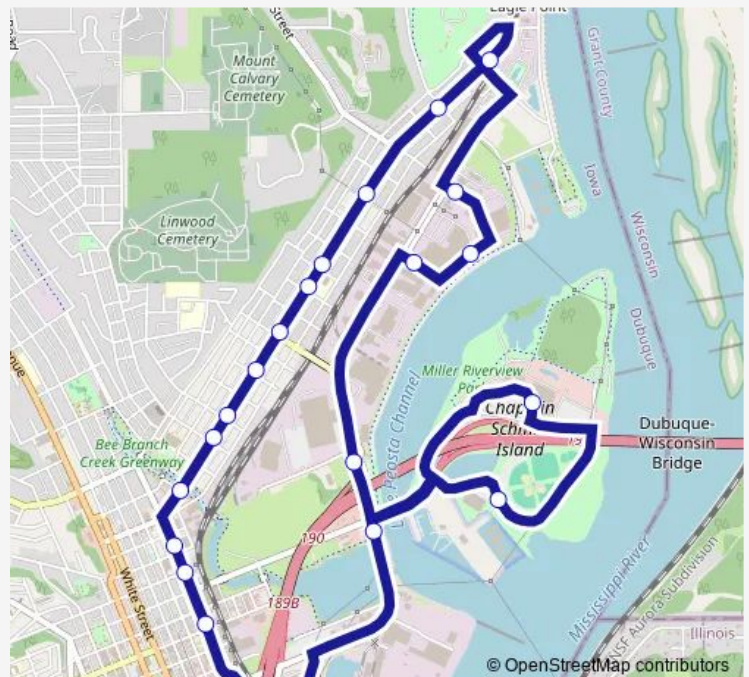

Hill St and 8th St

Hill St and 5th St

Hill St and 3rd St

Medical Associates East

Mercy Hospital

West 3rd St and Alpine St

West 3rd St and North Booth St

West 3rd St and College St

South Grandview Ave and Bryant St

South Grandview Ave and Plymouth Ct

Route schedule

Intermodal Transfer — Intermodal Transfer

Monday	—
Tuesday	—
Wednesday	—
Thursday	—
Friday	—
Saturday	08:45-16:45
Sunday	—

Route info

Direction: Intermodal Transfer

Stops: 26

Trip Duration: 0 hour 27 min

■ S.P-B — Pink-Blue Saturday

South Grandview Ave and Southern Ave

Harrison St at Burger King

Hyvee on South Locust St

South Main St at Arby's

Intermodal Transfer

Direction

undefined — undefined

0 stops

[Open route schedule](#)

Route schedule

undefined — undefined