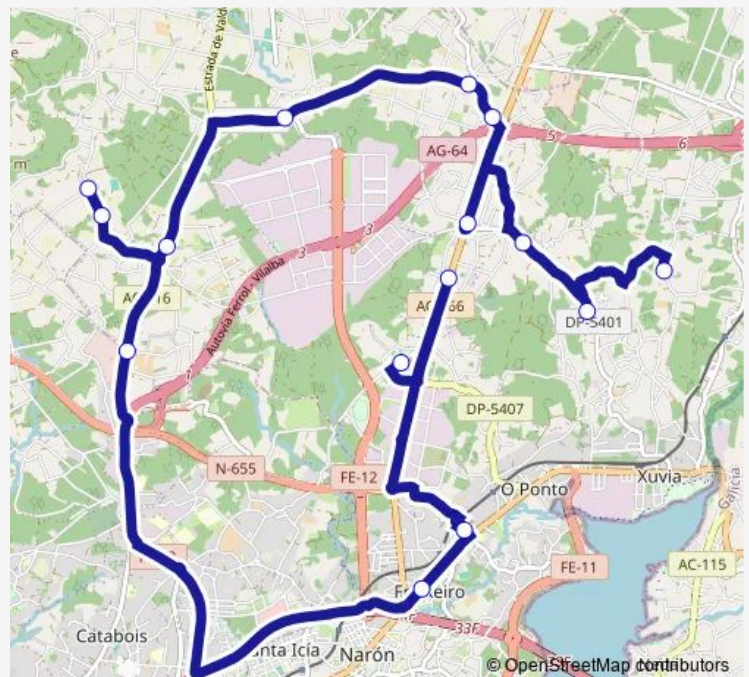

### Direction

CPI do Feal — Os Bicás

15 stops

[Open route schedule](#)

CPI do Feal

Sierra

Gato

Freixeiro Ec

### Route schedule

CPI do Feal — Os Bicás

Monday 14:00-18:15

Tuesday 14:00

Wednesday 14:00-18:15

Thursday 14:00

Friday 14:00

Saturday —

### Route info

Direction: CPI do Feal

Stops: 15

Trip Duration: 0 hour 35 min

XG640006 — CPI DO Feal-OS Bicás

## Direction

Os Bicás — CPI do Feal

15 stops

[Open route schedule](#)

Os Bicás

Iglesia

Casa Nieves

Cruce Castro