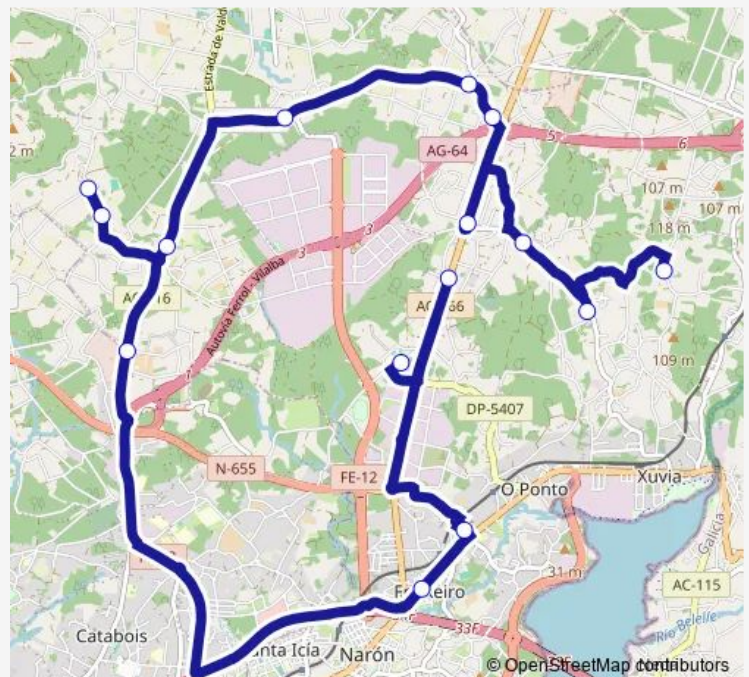

### Direction

CPI do Feal — Os Bicás

15 stops

[Open route schedule](#)

CPI do Feal

Sierra

Gato

Freixeiro Ec

### Route schedule

CPI do Feal — Os Bicás

Monday 14:00-18:15

Tuesday 14:00

Wednesday 14:00-18:15

Thursday 14:00

Friday 14:00

Saturday —

### Route info

Direction: CPI do Feal

Stops: 15

Trip Duration: 0 hour 35 min

Xg640006 — CPI DO Feal-OS Bicás

## Direction

Os Bicás — CPI do Feal

15 stops

[Open route schedule](#)

Os Bicás

Iglesia

Casa Nieves

Cruce Castro