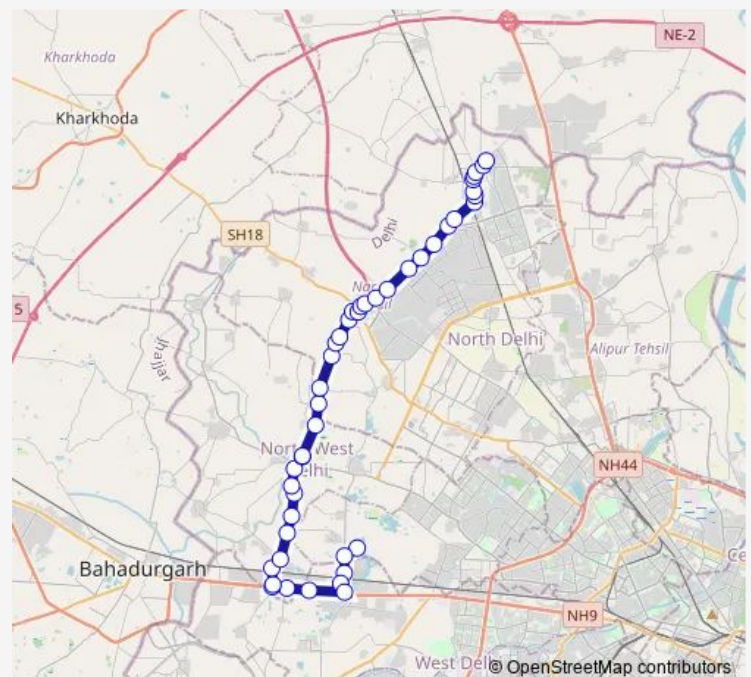

Chandpur Kalan Crossing

Chandpur Khurd

Prem Piyau

Route schedule

Rani Khera Depot I — Ramdev Chowk Narela Terminal

Monday 04:00-09:35

Tuesday 04:00-09:35

Wednesday 04:00-09:35

Thursday 04:00-09:35

Friday 04:00-09:35

Saturday 04:00-09:35

Sunday 04:00-09:35

Route info

Direction: Rani Khera Depot I

Stops: 44

Trip Duration: 1 hour 54 min