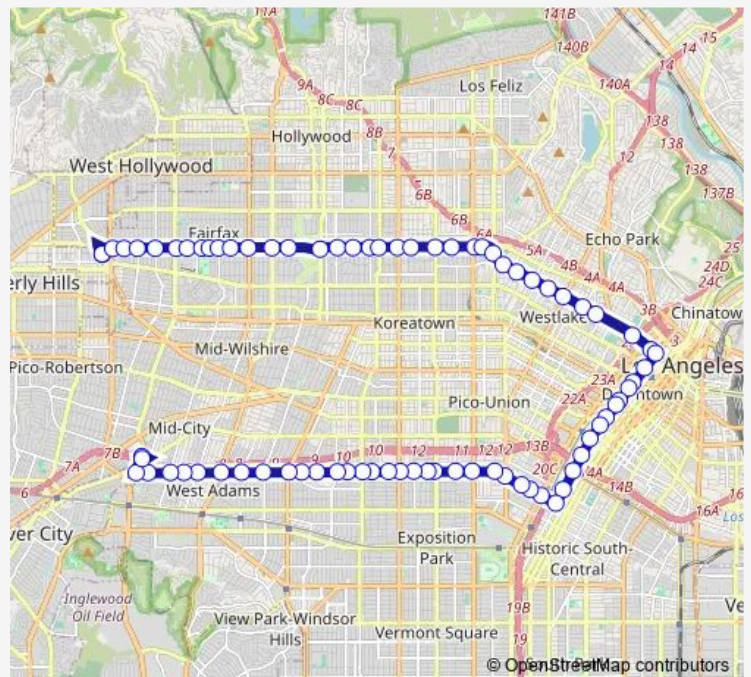

### Route schedule

Washington Fairfax Terminal — San Vicente / Gracie Allen

Monday 04:29-23:36

Tuesday 04:29-23:36

Wednesday 04:29-23:36

Thursday 04:29-23:36

Friday 04:29-23:36

Saturday 04:39-23:37

### Route info

Direction: Washington Fairfax Terminal

Stops: 73

Trip Duration: 1 hour 34 min

14/37 — Metro Local Line

Adams / Budlong

Adams / Vermont

Adams / Magnolia