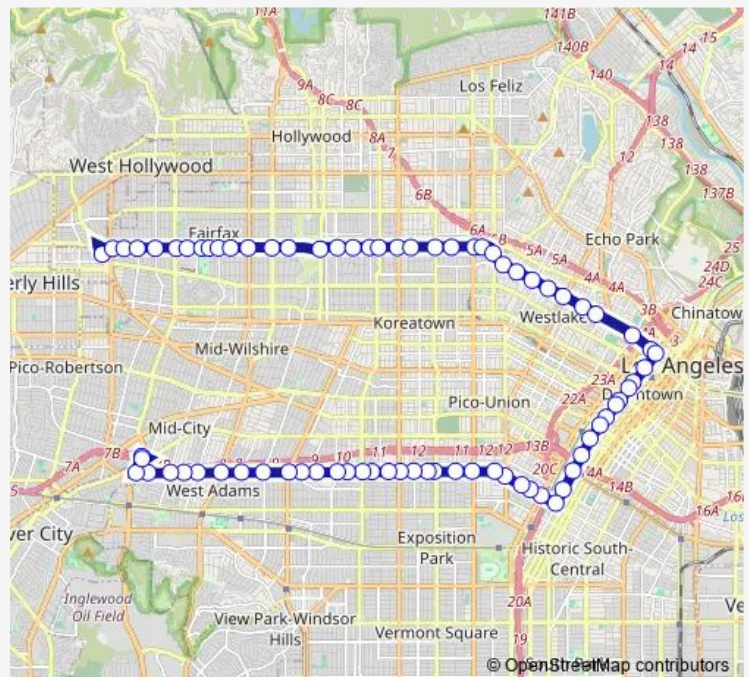

### Direction

Washington Fairfax Terminal — San Vicente / Gracie Allen

73 stops

[Open route schedule](#)

Washington Fairfax Terminal

Washington / Fairfax

Adams / Fairfax

Adams / Thurman

### Route schedule

Washington Fairfax Terminal — San Vicente / Gracie Allen

Monday 04:29-23:36

Tuesday 04:29-23:36

Wednesday 04:29-23:36

Thursday 04:29-23:36

Friday 04:29-23:36

Saturday 04:39-23:37

### Route info

Direction: Washington Fairfax Terminal

Stops: 73

Trip Duration: 1 hour 27 min

14/37 — Metro Local Line

Adams / Budlong

Adams / Vermont

Adams / Magnolia