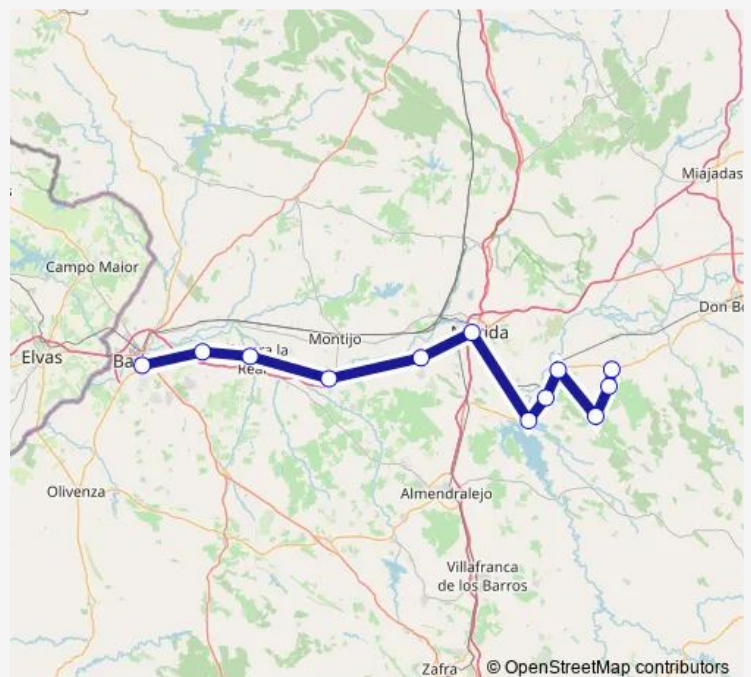

**Direction**

Badajoz — Guareña

12 stops

[Open route schedule](#)

Badajoz

Villafranco Del Guadiana

Talavera La Real

Lobon

Cruce Arroyo De San Servan

Merida

Alange

La Zarza

Villagonzalo

Oliva De Merida

Cristina

Guareña

## Route schedule

Badajoz — Guareña

Monday	08:30-15:00
Tuesday	08:30-15:00
Wednesday	08:30-15:00
Thursday	08:30-15:00
Friday	08:30-19:30
Saturday	09:30-13:30
Sunday	14:00-20:00

## Route info

Direction: Badajoz

Stops: 12

Trip Duration: 2 hour 15 min

ALSA - Bada-Gua Bus time schedules and route maps are available in an offline PDF at [busmaps.com](https://busmaps.com). Use the [busmaps.com](https://busmaps.com) website to see live bus times, train schedule or subway schedule, and step-by-step directions for all public transit in Badajoz