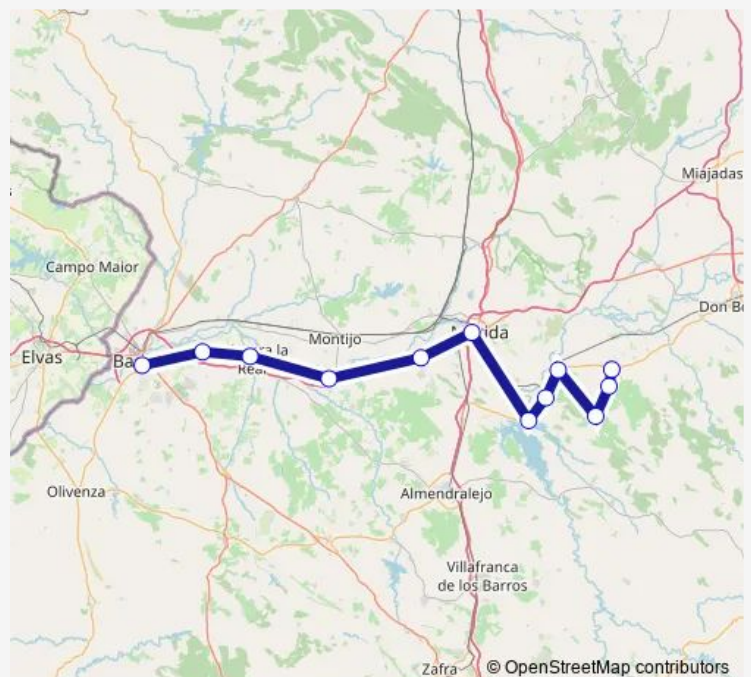

Direction

Badajoz — Guareña

12 stops

[Open route schedule](#)

Badajoz

Villafranco Del Guadiana

Talavera La Real

Lobon

Cruce Arroyo De San Servan

Merida

Alange

La Zarza

Villagonzalo

Oliva De Merida

Cristina

Guareña

Route schedule

Badajoz — Guareña

Monday 08:30-15:00

Tuesday 08:30-15:00

Wednesday 08:30-15:00

Thursday 08:30-15:00

Friday 08:30-19:30

Saturday 09:30-13:30

Sunday 14:00-20:00

Route info

Direction: Badajoz

Stops: 12

Trip Duration: 2 hour 15 min

Alsa - Bada-Gua Bus time schedules and route maps are available in an offline PDF at busmaps.com. Use the busmaps.com website to see live bus times, train schedule or subway schedule, and step-by-step directions for all public transit in Badajoz