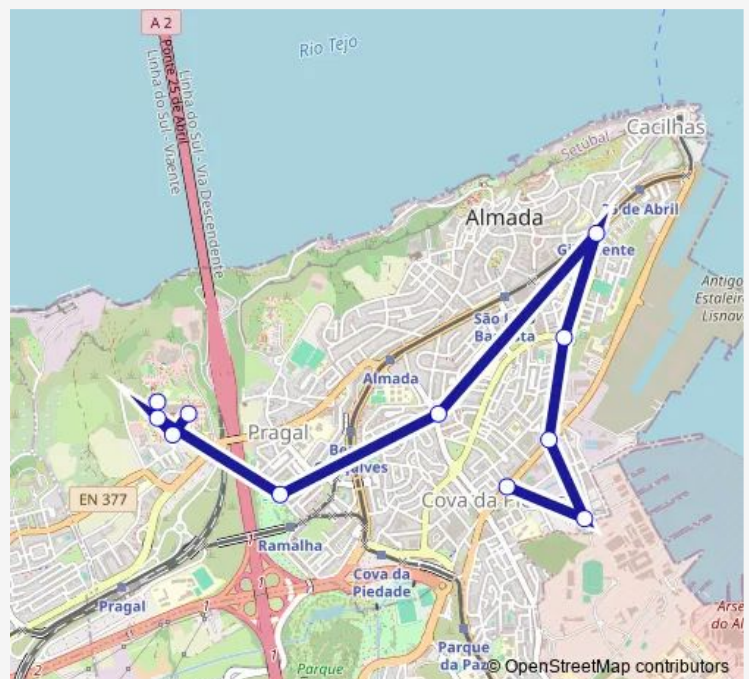

Friday 07:25

Saturday —

Sunday —

Route info

Direction: HGO - Cdc

Stops: 11

Trip Duration: 0 hour 20 min

■ 182 - Pragal (Hosp) - Cova da Piedade (via Romeira)(Circuito da Saúde)