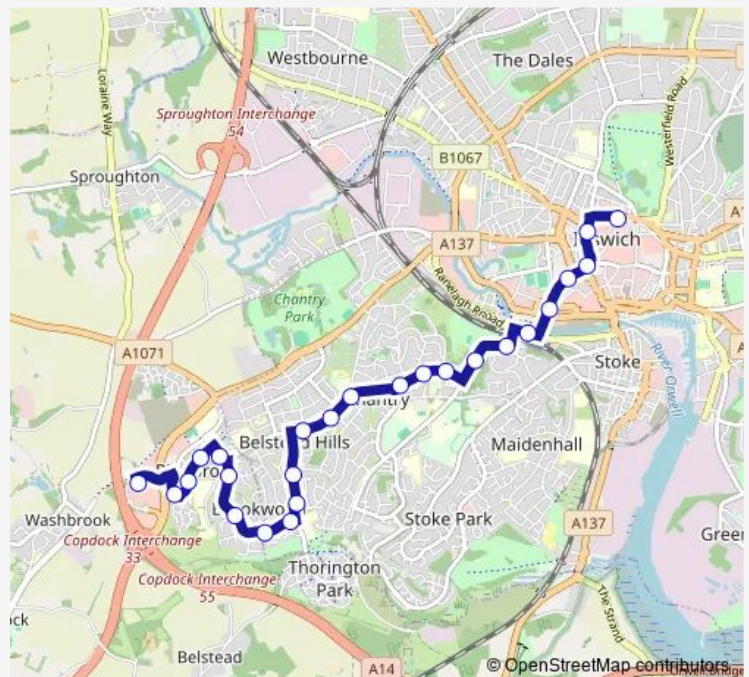

Sycamore Close

Fir Tree Rise

Pinewood Surgery

Route schedule

Tower Ramparts Bus Station — Tesco

Monday 06:00-22:45

Tuesday 06:00-22:45

Wednesday 06:00-22:45

Thursday 06:00-22:45

Friday 06:00-22:45

Saturday 06:00-22:45

Sunday 08:35-22:45

Route info

Direction: Tower Ramparts Bus Station

Stops: 25

Trip Duration: 0 hour 24 min

13|Chantry Connexions

BusMaps

Skylark Lane

Ward Road

Greenspire Grove

Tesco

Direction

Tesco — Tower Ramparts Bus Station

28 stops

[Open route schedule](#)

Tesco

Greenspire Grove

Ward Road

Skylark Lane

Pinewood Surgery

Fir Tree Rise