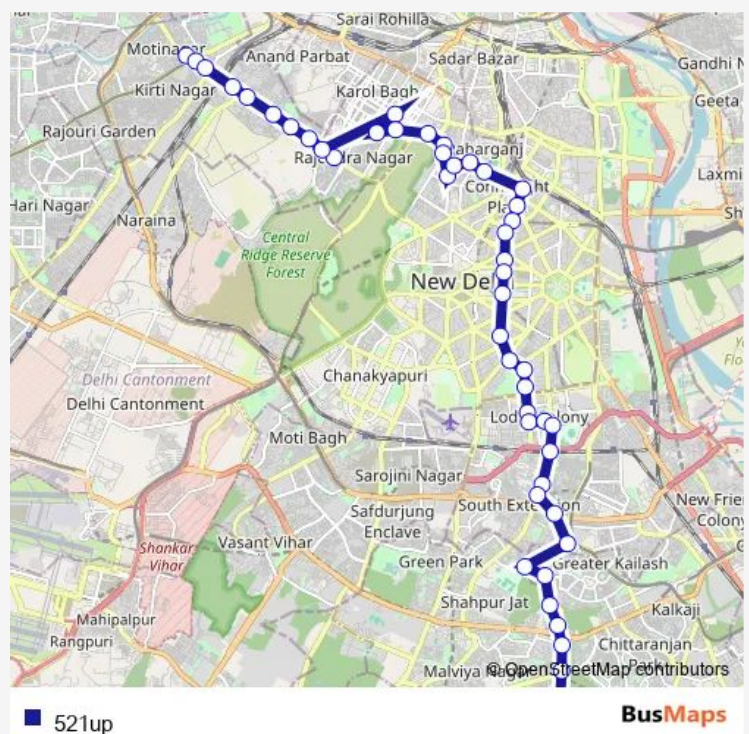

Thursday 05:45-19:55

Friday 05:45-19:55

Saturday 05:45-19:55

Sunday 05:45-19:55

Route info

Direction: Karampura Terminal

Stops: 49

Trip Duration: 1 hour 40 min