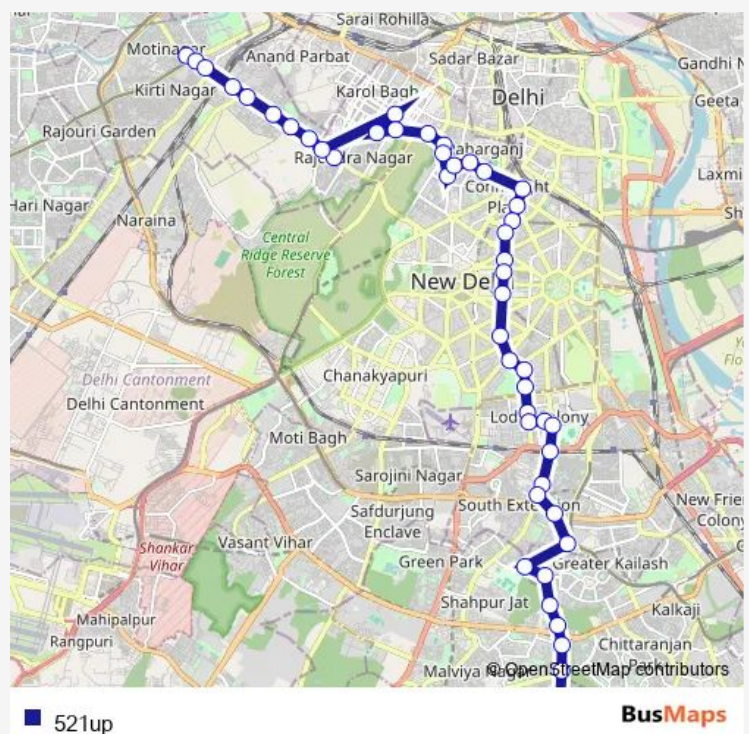

Kalawati Hospital

Sucheta Kriplani Hospital

Super Bazar

Route schedule

Karampura Terminal — Ambedkar Nagar Sec-4 virat Cinema

Monday 05:45-19:55

Tuesday 05:45-19:55

Wednesday 05:45-19:55

Thursday 05:45-19:55

Friday 05:45-19:55

Saturday 05:45-19:55

Sunday 05:45-19:55

Route info

Direction: Karampura Terminal

Stops: 49

Trip Duration: 1 hour 40 min