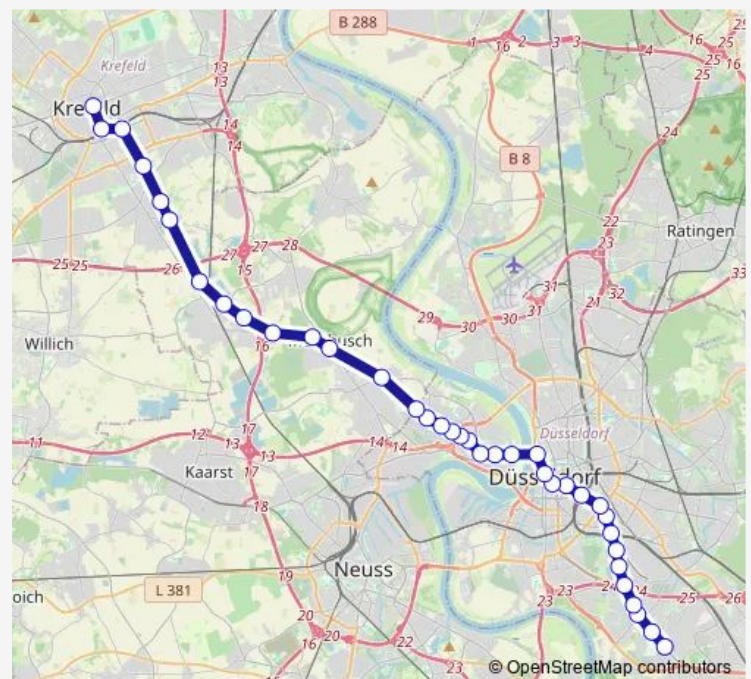

### Route schedule

Krefeld, Dießem — D-Holthausen

Monday 05:07-18:46

Tuesday 05:07

Wednesday 05:07

Thursday 05:07

Friday 05:07

Saturday —

### Route info

Direction: Krefeld, Dießem

Stops: 35

Trip Duration: 0 hour 53 min

■ U76

BusMaps

D-Heinrich-Heine-Allee U

D-Steinstraße U