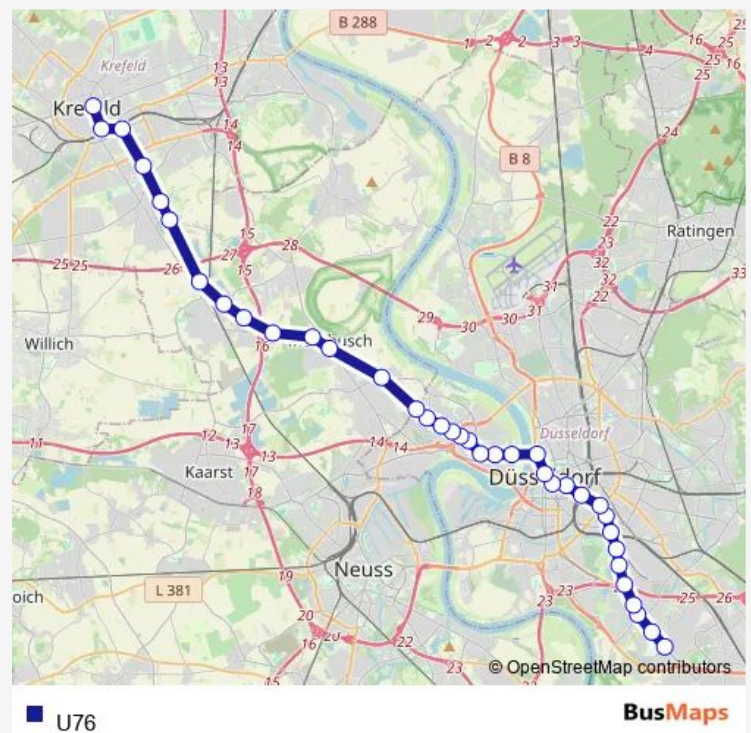

### Route schedule

Krefeld Dießem (U) — D-Holthausen

Monday 05:07

Tuesday —

Wednesday —

Thursday 05:07

Friday 05:07

Saturday —

### Route info

Direction: Krefeld Dießem (U)

Stops: 35

Trip Duration: 0 hour 52 min

D-Heinrich-Heine-Allee U

D-Steinstraße U

D-Oststraße U

Düsseldorf Hbf