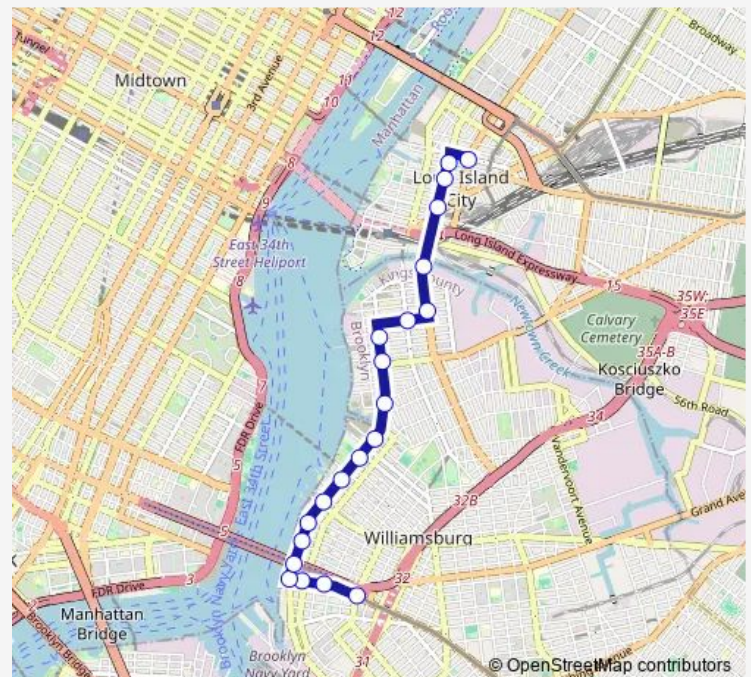

Broadway/Wythe Av

Broadway/Bedford Av

Broadway/Roebling St

Route schedule

44 DR/21 St — Broadway/Roebling St

Monday 07:00-21:00

Tuesday 07:00-21:00

Wednesday 07:00-21:00

Thursday 07:00-21:00

Friday 07:00-21:00

Saturday 07:00-21:00

Sunday 07:00-21:00

Route info

Direction: 44 DR/21 St

Stops: 21

Trip Duration: 0 hour 27 min

B32 — Williamsburg - Long Island City

Direction

Broadway/Roebling St — 44 DR/21 St

20 stops

[Open route schedule](#)

Broadway/Roebling St

Broadway/Bedford Av

Broadway/Wythe Av

Saturday 07:00-21:00

Sunday 07:00-21:00

Route info

Direction: Broadway/Roebling St

Stops: 20

Trip Duration: 0 hour 24 min

B32 Bus time schedules and route maps are available in an offline PDF at busmaps.com. Use the busmaps.com website to see live bus times, train schedule or subway schedule, and step-by-step directions for all public transit in Manhattan