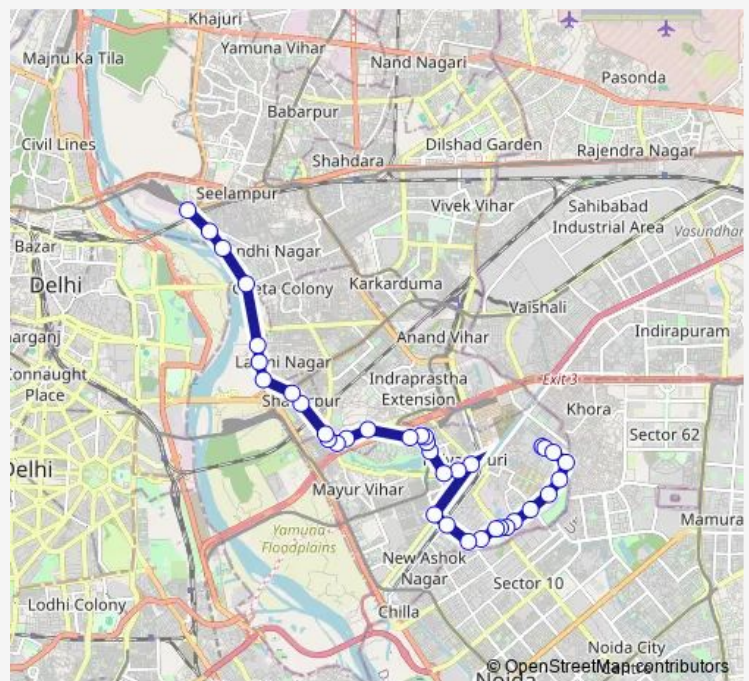

Bus Mc137down

[Go to website](#)

Direction

Mayur Vihar Phase III (T) Paper Market — Shastri Park Metro Station

37 stops

[Open route schedule](#)

Mayur Vihar Phase III (T) Paper Market

Sapera Basti Crossing

Lal Bahadur Shashtri Hospital

Kalyan Vas

Kalyan Puri Block 21

Route schedule

Mayur Vihar Phase III (T) Paper Market — Shastri Park Metro Station

Monday	19:02-22:02
Tuesday	19:02-22:02
Wednesday	19:02-22:02
Thursday	19:02-22:02
Friday	19:02-22:02
Saturday	19:02-22:02
Sunday	19:02-22:02

Route info

Direction: Mayur Vihar Phase III (T) Paper Market

Stops: 37

Trip Duration: 1 hour 5 min

■ Mc137down

Radha Swami Satsang

Mayur Vihar Phase 2 (T)

Govt Model School / Ambedkar Park