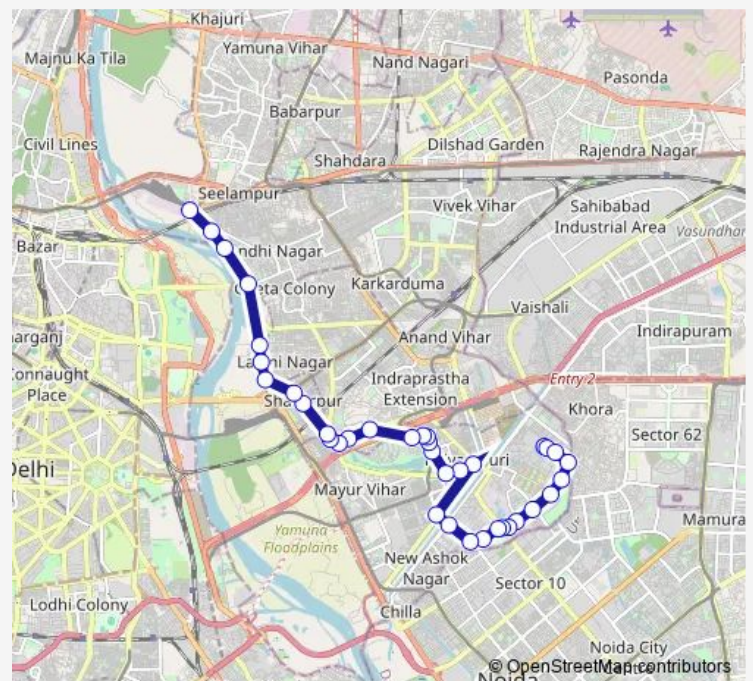

### Route schedule

Mayur Vihar Phase III (T) Paper Market — Shastri Park Metro Station

Monday	19:02-22:02
Tuesday	19:02-22:02
Wednesday	19:02-22:02
Thursday	19:02-22:02
Friday	19:02-22:02
Saturday	19:02-22:02
Sunday	19:02-22:02

### Route info

Direction: Mayur Vihar Phase III (T) Paper Market

Stops: 37

Trip Duration: 1 hour 5 min

■ Mc137down

Radha Swami Satsang

Mayur Vihar Phase 2 (T)

Govt Model School / Ambedkar Park