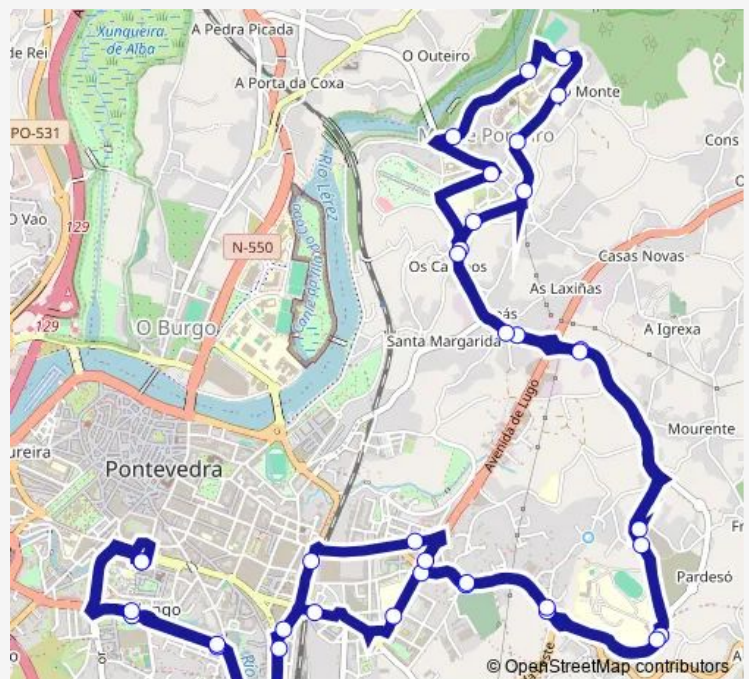

### Route schedule

Praza DE Galicia (Marques — Praza DE Galicia (Marques

Monday 07:30-22:00

Tuesday 07:30-22:00

Wednesday 07:30-22:00

Thursday 07:30-22:00

Friday 07:30-22:00

Saturday 07:30-21:30

### Route info

Direction: Praza DE Galicia (Marques

Stops: 38

Trip Duration: 0 hour 52 min

XG628033 — Praza Galicia-Montecelo-Monteporreiro (Circular L2)

Reino Unido 2

Italia

Os Campos