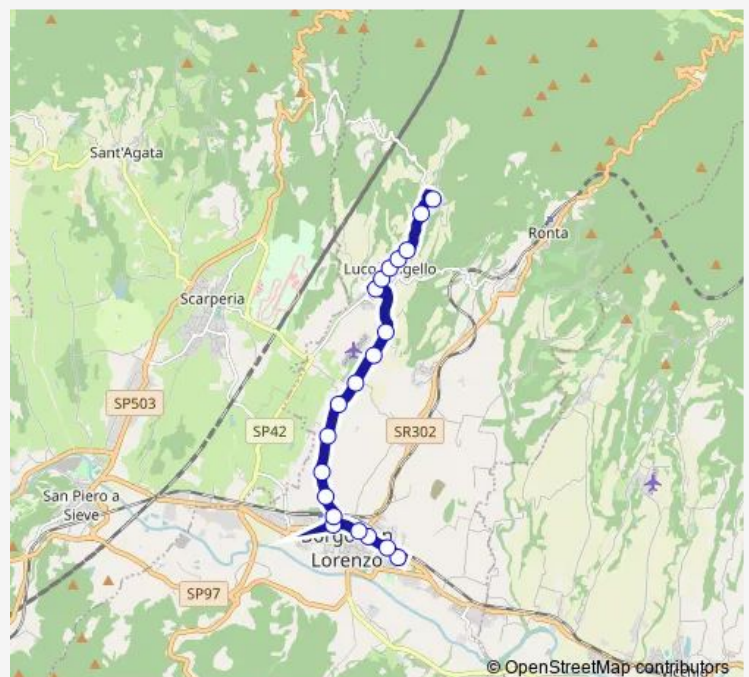

Saturday 07:37-14:50

Sunday —

Route info

Direction: Grezzano

Stops: 23

Trip Duration: 0 hour 15 min

Borgo San Lorenzo Via Caiani

Borgo San Lorenzo Scuole Caiani

Direction

Borgo San Lorenzo Scuole Caiani — Grezzano

23 stops

[Open route schedule](#)

Borgo San Lorenzo Scuole Caiani

Borgo San Lorenzo Via Caiani

Borgo S.L. Piscine_V

Borgo S.L. Sp551