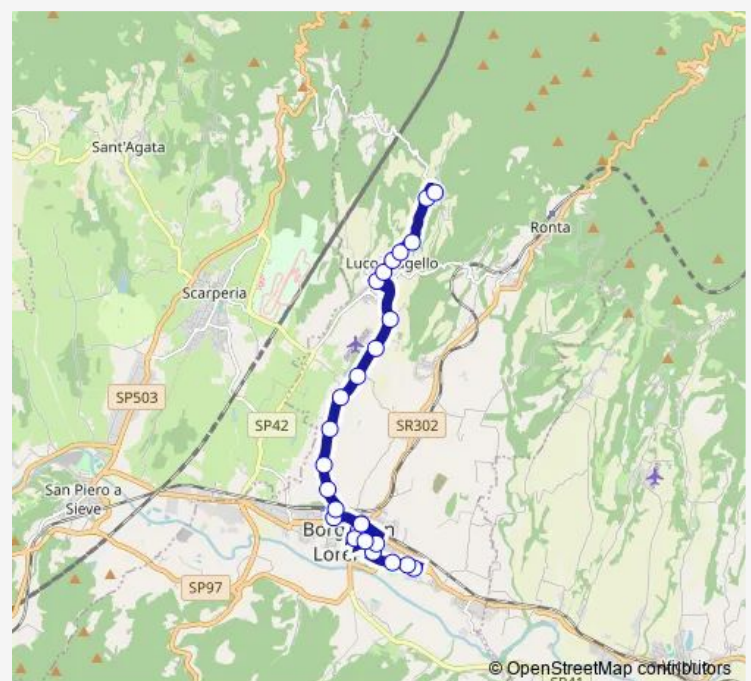

### Route schedule

Borgo S.L. Scuole Superiori Caiani \* — Grezzano \*

Monday	13:15
Tuesday	13:15
Wednesday	13:15
Thursday	13:15
Friday	13:15
Saturday	—
Sunday	—

### Route info

Direction: Borgo S.L. Scuole Superiori Caiani \*

Stops: 25

Trip Duration: 0 hour 20 min

319 C — Grezzano - Borgo San Lorenzo - Polcanto - Firenze Ud

Luco Cimitero

Fabbrica\_V

Grezzano 1