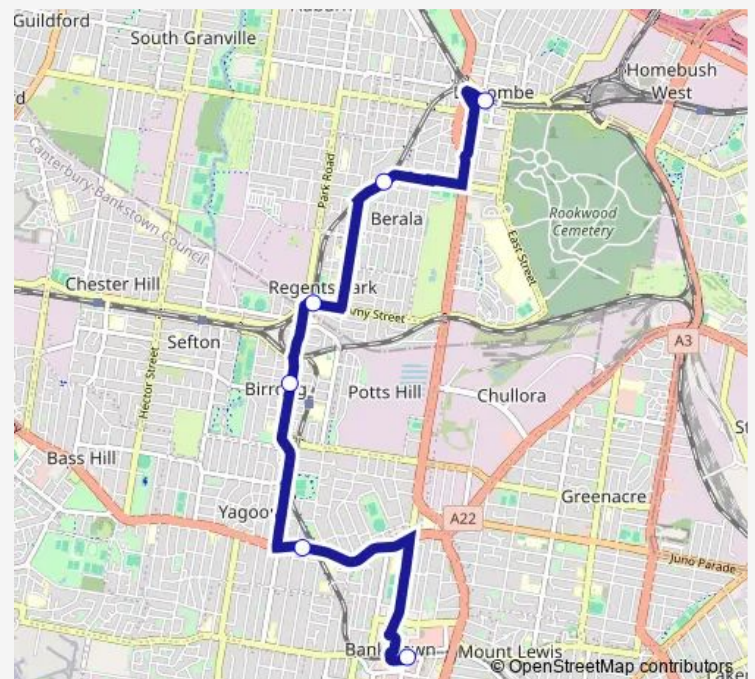

Hume Hwy Opp Yagoona Station

Auburn Rd At Wentworth St

Regents Park Station, Amy St

Berala Station, Campbell St

Lidcombe Station, Railway St, Stand C

Route schedule

Bankstown Station, Stand G — Lidcombe Station, Railway St, Stand C

Monday 04:46-01:31⁺¹Tuesday 04:46-01:31⁺¹Wednesday 04:46-01:31⁺¹Thursday 04:46-01:31⁺¹Friday 04:46-02:31⁺¹Saturday 04:46-02:05⁺¹Sunday 04:46-01:05⁺¹**Route info**

Direction: Bankstown Station, Stand G

Stops: 6

Trip Duration: 0 hour 25 min

8T3 — Bankstown, then all stations to Lidcombe

Direction

Lidcombe Station, Church St — Bankstown Station, Stand C

6 stops

[Open route schedule](#)

Lidcombe Station, Church St

Campbell St Opp Berala Station

Amy St Opp Regents Park Station

Auburn Rd After Wentworth St

Yagoona Station, Hume Hwy

Bankstown Station, Stand C

Route schedule

Lidcombe Station, Church St — Bankstown Station, Stand C

Monday 03:55-01:15⁺¹Tuesday 03:55-01:15⁺¹Wednesday 03:55-01:15⁺¹Thursday 03:55-01:15⁺¹Friday 03:55-01:15⁺¹Saturday 04:00-01:00⁺¹Sunday 04:00-01:00⁺¹**Route info**