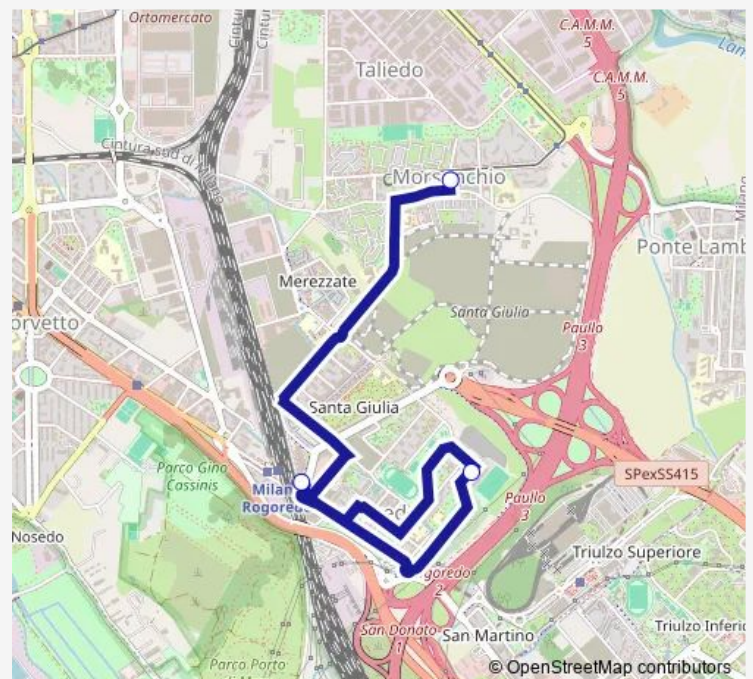

Bus BdQ88 ungheria - rogoredo m3[Go to website](#)**Direction**

rogoredo m3 — v.le ungheria

3 stops

[Open route schedule](#)

rogoredo m3

via feltrinelli, 16/50

v.le ungheria

Route schedule

rogoredo m3 — v.le ungheria

Monday	21:55-01:55 ⁺¹
Tuesday	21:55-01:55 ⁺¹
Wednesday	21:55-01:55 ⁺¹
Thursday	21:55-01:55 ⁺¹
Friday	21:55-01:55 ⁺¹
Saturday	21:55-01:55 ⁺¹
Sunday	21:55-01:55 ⁺¹

Route info

Direction: rogoredo m3

Stops: 3

Trip Duration: 0 hour 13 min

■ BdQ88 — ungheria - rogoredo m3

BusMaps

Direction

v.le ungheria — rogoredo m3

2 stops

[Open route schedule](#)

v.le ungheria

rogoredo m3

Route schedule

v.le ungheria — rogoredo m3

Monday	22:08-02:01 ⁺¹
Tuesday	22:08-02:01 ⁺¹
Wednesday	22:08-02:01 ⁺¹
Thursday	22:08-02:01 ⁺¹
Friday	22:08-02:01 ⁺¹
Saturday	22:08-02:01 ⁺¹
Sunday	22:08-02:01 ⁺¹