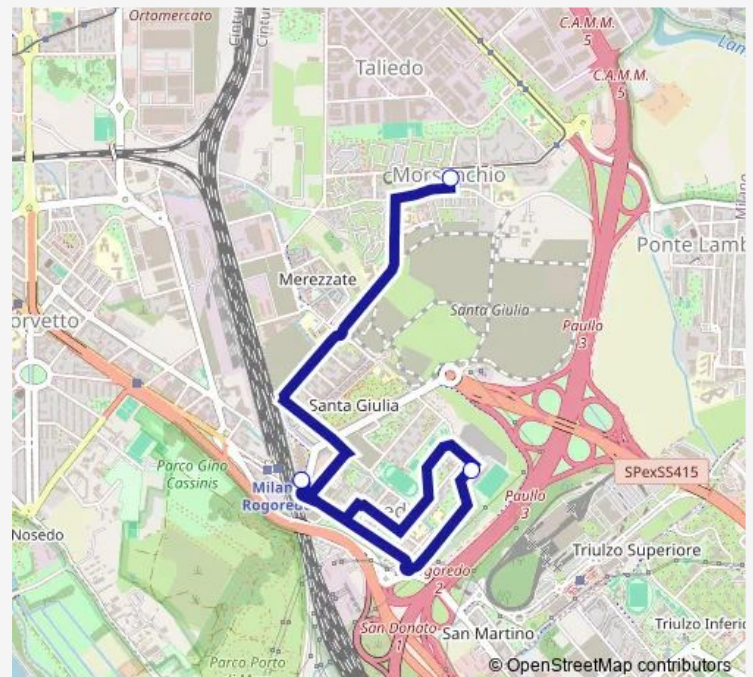

Bus Bdq88 rogoredo m3 - ungheria

[Go to website](#)

Direction

rogoredo m3 — v.le ungheria

3 stops

[Open route schedule](#)

rogoredo m3

via feltrinelli, 16/50

v.le ungheria

Route schedule

rogoredo m3 — v.le ungheria

Monday	21:55-01:55 ⁺¹
Tuesday	21:55-01:55 ⁺¹
Wednesday	21:55-01:55 ⁺¹
Thursday	21:55-01:55 ⁺¹
Friday	21:55-01:55 ⁺¹
Saturday	21:55-01:55 ⁺¹
Sunday	21:55-01:55 ⁺¹

Route info

Direction: rogoredo m3

Stops: 3

Trip Duration: 0 hour 6 min

■ Bdq88 — rogoredo m3 - ungheria

Direction

v.le ungheria — rogoredo m3

2 stops

[Open route schedule](#)

v.le ungheria

rogoredo m3

Route schedule

v.le ungheria — rogoredo m3

Monday	22:08-02:01 ⁺¹
Tuesday	22:08-02:01 ⁺¹
Wednesday	22:08-02:01 ⁺¹
Thursday	22:08-02:01 ⁺¹
Friday	22:08-02:01 ⁺¹
Saturday	22:08-02:01 ⁺¹
Sunday	22:08-02:01 ⁺¹