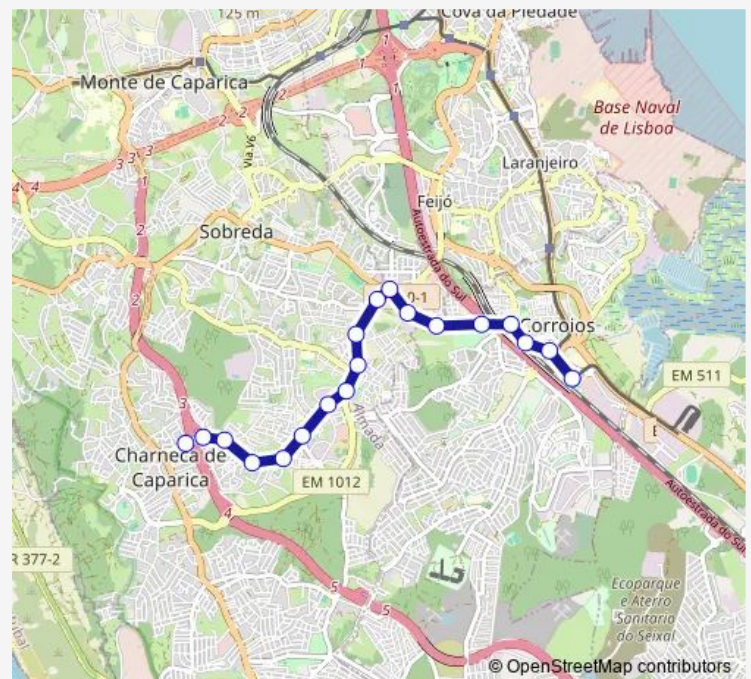

Bus 1C - Charneca da Caparica - Corroios

[Go to website](#)

Direction

Ch Caparica (Estr Bela Vista 191) — Corroios (Est Ferroviária)

19 stops

[Open route schedule](#)

Ch Caparica (Estr Bela Vista 191)

Ch Caparica (Estr Bela Vista 179) (X) Qta Nova

Vale Figueira (EN 10-1 Km 1700) Cimenteira

Corroios (EN 10-1) Fte (X) Qta Chiado

Corroios (EN 10-1) (X) Alto Moinho

Corroios (EN 10-1) Rotunda

Corroios (R Cidade Almada) Mercado Levante

Corroios (Avª Vale Milhaços Fte 24) Fte Centro Sa

Corroios (Est Ferroviária)

Route schedule

Ch Caparica (Estr Bela Vista 191) — Corroios (Est Ferroviária)

Monday 06:10-20:30

Tuesday 06:10-20:30

Wednesday 06:10-20:30

Thursday 06:10-20:30

Friday 06:10-20:30

Saturday 07:10-20:10

Sunday 08:10-20:10

Route info

Direction: Ch Caparica (Estr Bela Vista 191)

Stops: 19

Trip Duration: 0 hour 20 min

1C - Charneca da Caparica - Corroios

Bus time schedules and route maps are available in an offline PDF at busmaps.com. Use the busmaps.com website to see live bus times, train schedule or subway schedule, and step-by-step directions for all public transit in Lisbon