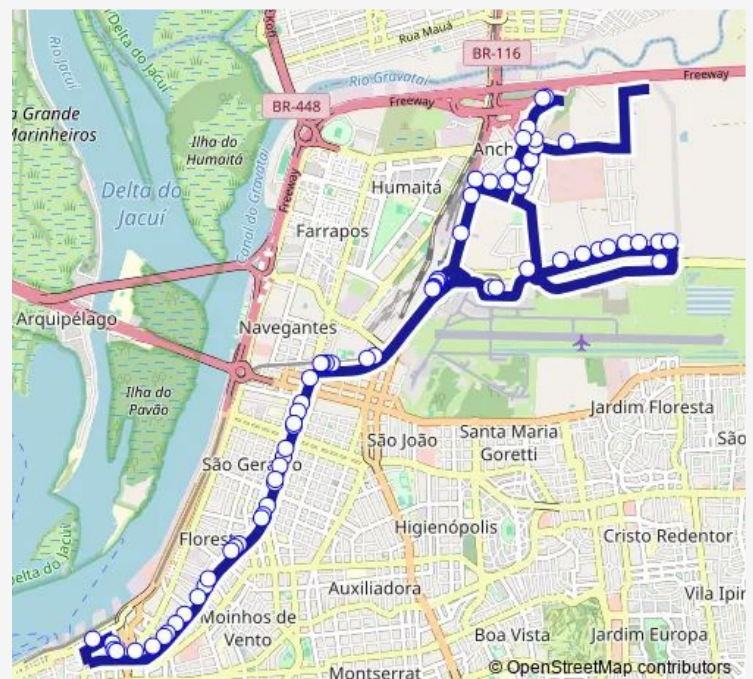

Industrias 1290

Route schedule

Julio DE Castilhos NN 341 — Voluntarios DA Patria 584

Monday 06:15-17:56

Tuesday 06:15-17:56

Wednesday 06:15-17:56

Thursday 06:15-17:56

Friday 06:15-17:56

Saturday —

Sunday —

Route info

Direction: Julio DE Castilhos NN 341

Stops: 69

Trip Duration: 1 hour 10 min

7053 — Aeroporto / Ceasa / Fecomercio

Industrias 972