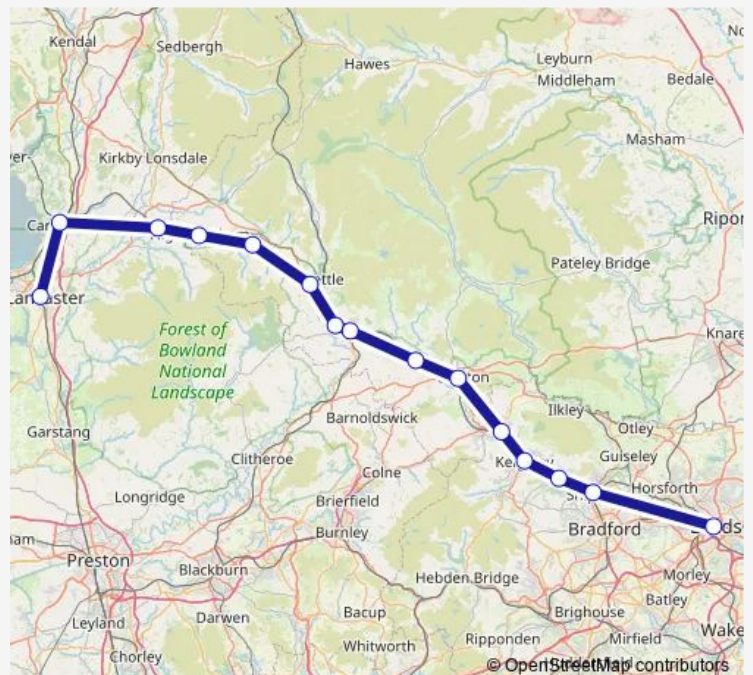

## Rail Nt:Lan->Lds NT train service from LAN to Lds

[Go to website](#)

### Direction

Lancaster — Leeds

15 stops

[Open route schedule](#)

- Lancaster
- Carnforth
- Wennington
- Bentham
- Clapham (N Yorks)
- Giggleswick
- Long Preston
- Hellifield
- Gargrave
- Skipton
- Steeton & Silsden
- Keighley
- Bingley
- Shipley
- Leeds

### Route schedule

Lancaster — Leeds

Monday	06:48
Tuesday	06:48
Wednesday	06:48
Thursday	06:48
Friday	06:48
Saturday	06:47-06:48
Sunday	—

### Route info

Direction: Lancaster

Stops: 15

Trip Duration: 1 hour 53 min

■ Nt:Lan->Lds — NT train service from LAN to Lds

Nt:Lan->Lds Rail time schedules and route maps are available in an offline PDF at [busmaps.com](https://busmaps.com). Use the [busmaps.com](https://busmaps.com) website to see live bus times, train schedule or subway schedule, and step-by-step directions for all public transit in Keighley