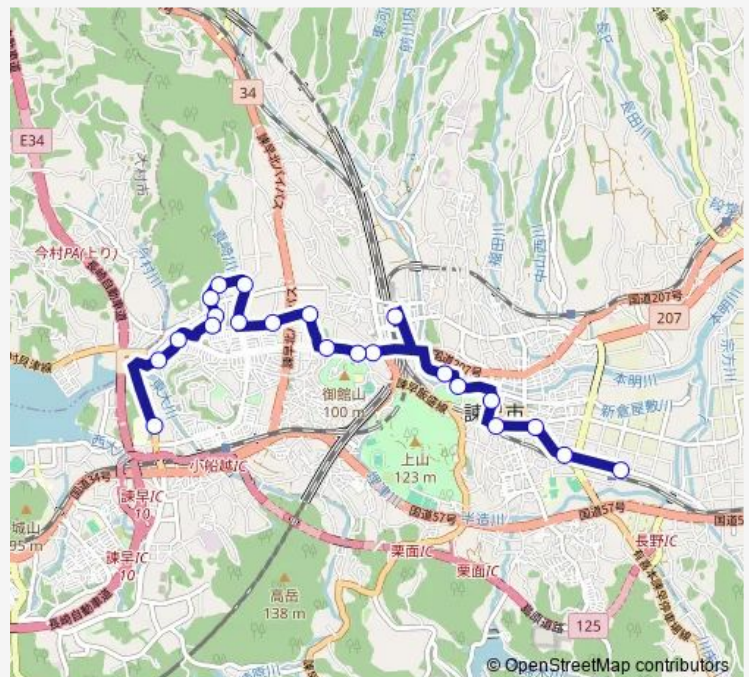

津水上り

### Route schedule

東厚生町上り — 諫早営業所貝津へ

Monday 08:56-09:56

Tuesday 08:56-09:56

Wednesday 08:56-09:56

Thursday 08:56-09:56

Friday 08:56-09:56

Saturday 09:56

Sunday 09:56

### Route info

Direction: 東厚生町上り

Stops: 22

Trip Duration: 0 hour 32 min

■ 諫早営業所 — 諫早営業所諫早市役所・西部台・真崎

諫早営業所 Bus time schedules and route maps are available in an offline PDF at [busmaps.com](https://busmaps.com). Use the [busmaps.com](https://busmaps.com) website to see live bus times, train schedule or subway schedule, and step-by-step directions for all public transit in Isahaya