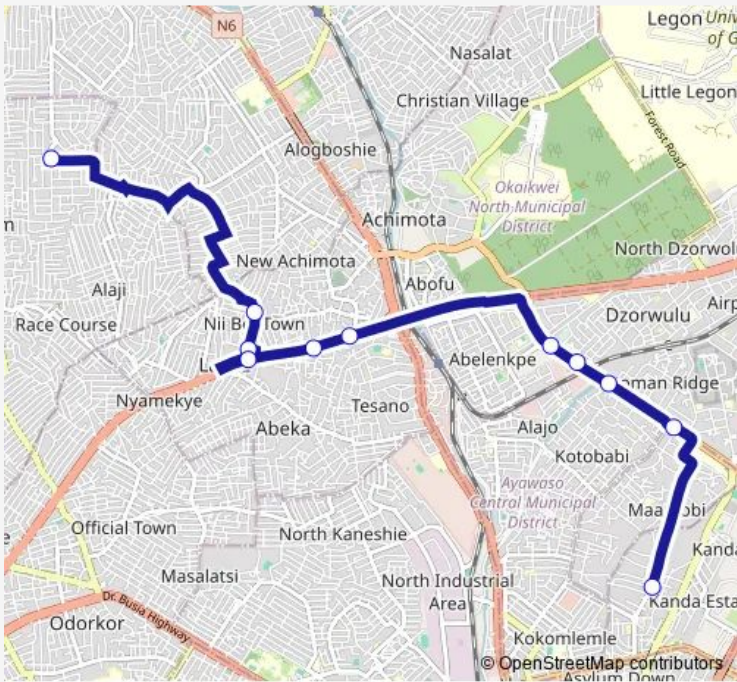

Bus 401B Israel Station to Nima Overhead Station

[Go to website](#)

Direction
Terminal Israel Station — Terminal Nima Overhead Station
11 stops
[Open route schedule](#)

- Terminal Israel Station
- Container 401
- Nii Boiman Station
- Abeka Lapaz Station
- Flat Top
- Akweteman
- Abelemkpe
- Dzorwulu Junction
- Ebony 254
- Pig Farm
- Terminal Nima Overhead Station

Route schedule
Terminal Israel Station — Terminal Nima Overhead Station

Monday	10:18
Tuesday	10:18
Wednesday	10:18
Thursday	10:18
Friday	10:18
Saturday	10:18
Sunday	10:18

Route info
Direction: Terminal Israel Station
Stops: 11
Trip Duration: 0 hour 54 min

401B — Israel Station to Nima Overhead Station **BusMaps**

401B Bus time schedules and route maps are available in an offline PDF at busmaps.com. Use the busmaps.com website to see live bus times, train schedule or subway schedule, and step-by-step directions for all public transit in Accra