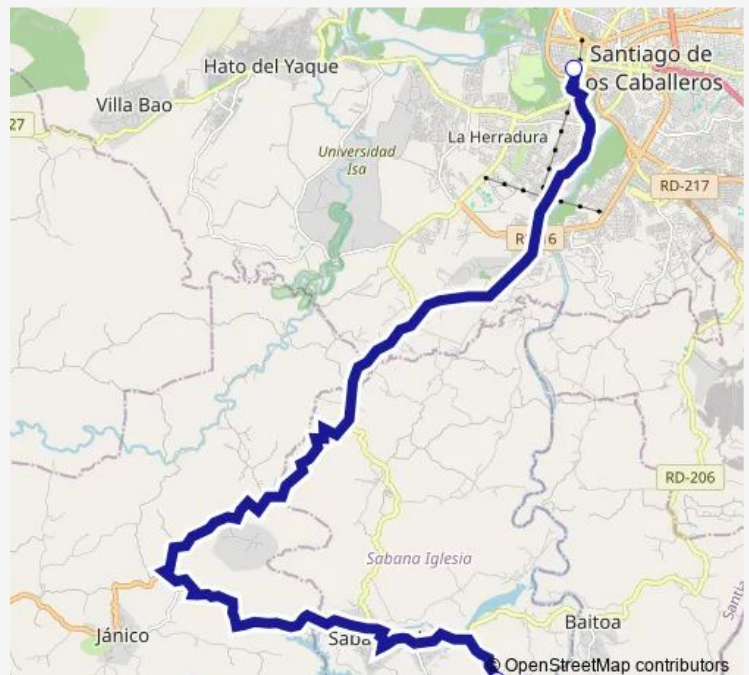

## Bus Int 20 Ruta Sabana Iglesia-Santiago

[Go to website](#)

### Direction

Terminal Sabana Iglesia 1 — Terminal Santiago 23

2 stops

[Open route schedule](#)

Terminal Sabana Iglesia 1

Terminal Santiago 23

### Route schedule

Terminal Sabana Iglesia 1 — Terminal Santiago 23

Monday 06:00

Tuesday 06:00

Wednesday 06:00

Thursday 06:00

Friday 06:00

Saturday 06:00

### Route info

Direction: Terminal Sabana Iglesia 1

Stops: 2

Trip Duration: 0 hour 33 min

■ Int 20 — Ruta Sabana Iglesia-Santiago

**Direction**

Terminal Santiago 23 — Terminal Sabana Iglesia 1

2 stops