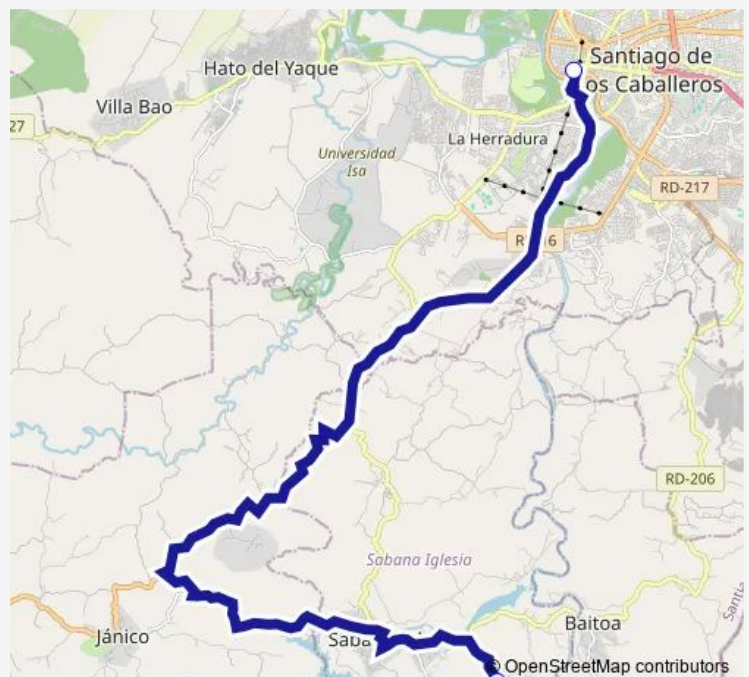

Bus Int 20 Ruta Sabana Iglesia-Santiago

[Go to website](#)**Direction**

Terminal Sabana Iglesia 1 — Parada 4 - Ruta CH - Boy Scouts Y General Valverde

2 stops

[Open route schedule](#)

Terminal Sabana Iglesia 1

Parada 4 - Ruta CH - Boy Scouts Y General Valverde

Route schedule

Terminal Sabana Iglesia 1 — Parada 4 - Ruta CH - Boy Scouts Y General Valverde

Monday	06:00
Tuesday	06:00
Wednesday	06:00
Thursday	06:00
Friday	06:00
Saturday	06:00
Sunday	06:00

Route info

Direction: Terminal Sabana Iglesia 1

Stops: 2

Trip Duration: 0 hour 33 min

■ Int 20 — Ruta Sabana Iglesia-Santiago

Direction

Parada 4 - Ruta CH - Boy Scouts Y General Valverde —
Terminal Sabana Iglesia 1

Route info

Direction: Parada 4 - Ruta CH - Boy Scouts Y General Valverde

Stops: 2

Trip Duration: 0 hour 30 min

Int 20 Bus time schedules and route maps are available in an offline PDF at busmaps.com. Use the busmaps.com website to see live bus times, train schedule or subway schedule, and step-by-step directions for all public transit in Santiago de los Caballeros