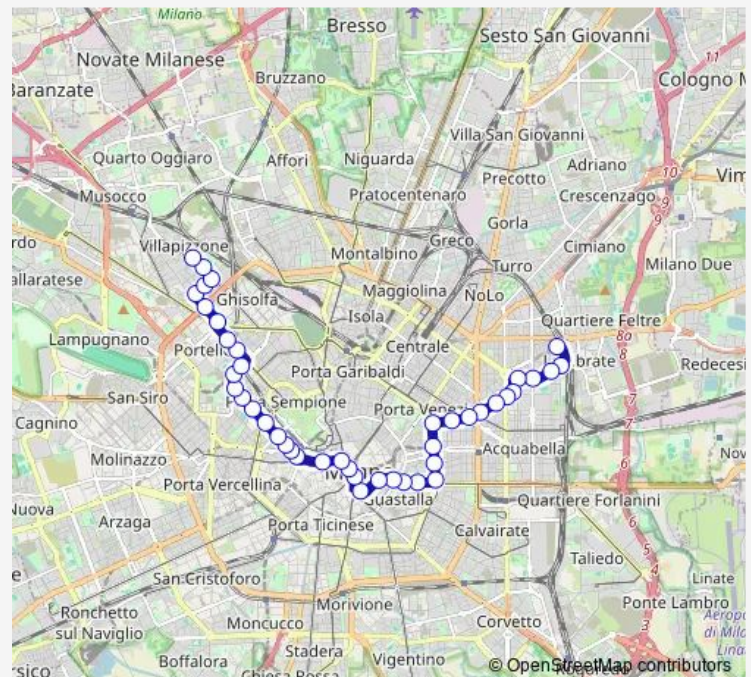

c.so magenta via nirone

via meravigli

cordusio m1

Route schedule

p.za castelli — stazione lambrate m2

Monday	24:11-00:59 ⁺¹
Tuesday	24:12-00:59 ⁺¹
Wednesday	24:12-00:59 ⁺¹
Thursday	24:11-00:59 ⁺¹
Friday	24:11-00:59 ⁺¹
Saturday	24:11-00:59 ⁺¹
Sunday	24:12-00:59 ⁺¹

Route info

Direction: p.za castelli

Stops: 43

Trip Duration: 0 hour 59 min

19 — lambrate - castelli

duomo m1 m3

duomo m1 m3

missori m3

via larga

l.go augusto

palazzo di giustizia

c.so p.ta vittoria (camera del lavoro)

p.za 5 giornate

v.le premuda

p.za del tricolore

v.le piave