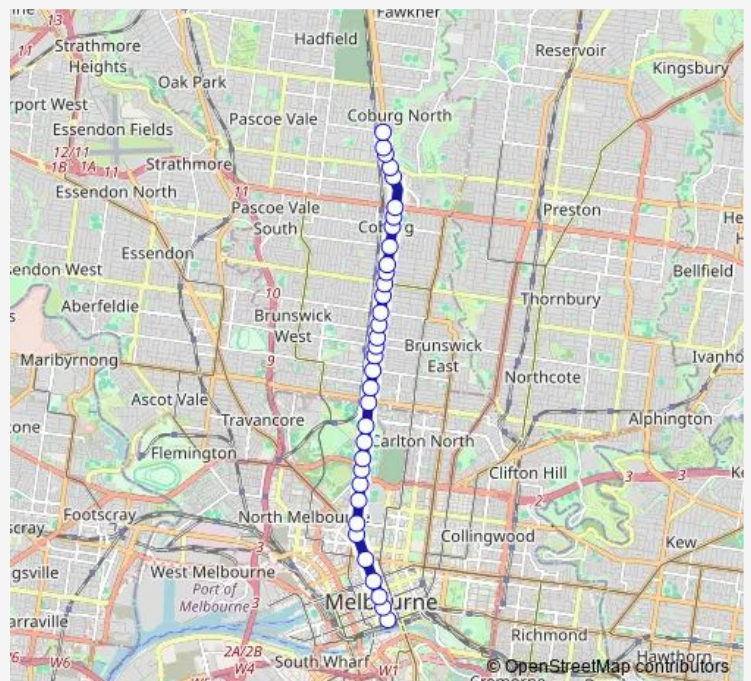

Tram 19 Flinders Street Station, City - North Coburg

[Go to website](#)

Direction

28-Moreland Rd/Sydney Rd (Brunswick) — 40-North Coburg Terminus/Sydney Rd (Coburg North)

12 stops

[Open route schedule](#)

- 28-Moreland Rd/Sydney Rd (Brunswick)
- 29-Moore St/Sydney Rd (Coburg)
- 30-The Avenue/Sydney Rd (Coburg)
- 31-Reynard St/Sydney Rd (Coburg)
- 32-Munro St/Sydney Rd (Coburg)
- 33-Coburg Market/Sydney Rd (Coburg)
- 34-Bell St/Sydney Rd (Coburg)
- 36-Rogers St/Sydney Rd (Coburg)
- 37-Gaffney St/Sydney Rd (Coburg)
- 38-Renown St/Sydney Rd (Coburg)
- 39-Mercy College/Sydney Rd (Coburg North)
- 40-North Coburg Terminus/Sydney Rd (Coburg North)

Route schedule

28-Moreland Rd/Sydney Rd (Brunswick) — 40-North Coburg Terminus/Sydney Rd (Coburg North)

Monday	05:08-06:38
Tuesday	05:08-06:38
Wednesday	05:08-06:38
Thursday	05:08-06:38
Friday	06:24
Saturday	—
Sunday	05:09-06:08

Route info

Direction: 28-Moreland Rd/Sydney Rd (Brunswick)

Stops: 12

Trip Duration: 0 hour 9 min

19 — Flinders Street Station, City - North Coburg

Direction

40-North Coburg Terminus/Sydney Rd (Coburg North) —
28-Moreland Rd/Sydney Rd (Coburg)

Route info

Direction: 40-North Coburg Terminus/Sydney Rd (Coburg North)

Stops: 13

Trip Duration: 0 hour 7 min

Direction

40-North Coburg Terminus/Sydney Rd (Coburg North) —
7-Queen Victoria Market/Elizabeth St (Melbourne City)