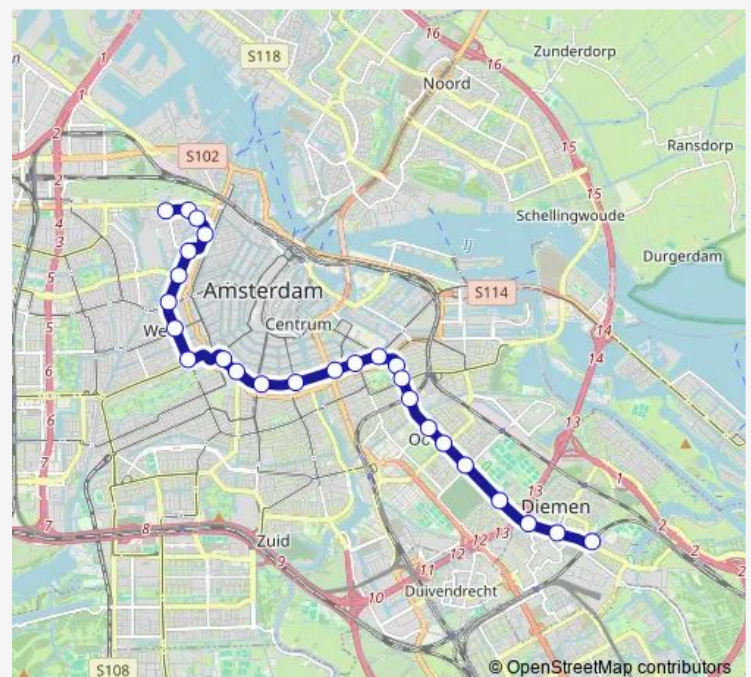

### Route schedule

Amsterdam, Van Hallstraat — Diemen, Diemen Sniep

Monday 05:25-00:17<sup>+1</sup>

Tuesday 05:25-00:17<sup>+1</sup>

Wednesday 05:25-00:22<sup>+1</sup>

Thursday 05:25-00:22<sup>+1</sup>

Friday 05:25-00:17<sup>+1</sup>

### Route info

Direction: Amsterdam, Van Hallstraat

Stops: 26

Trip Duration: 0 hour 39 min

■ 19 — Lijn 19

Amsterdam, Kruislaan

Amsterdam, Brinkstraat

Diemen, Arent Krijtsstraat

Diemen, Diemerbrug

Diemen, Diemen Sniep