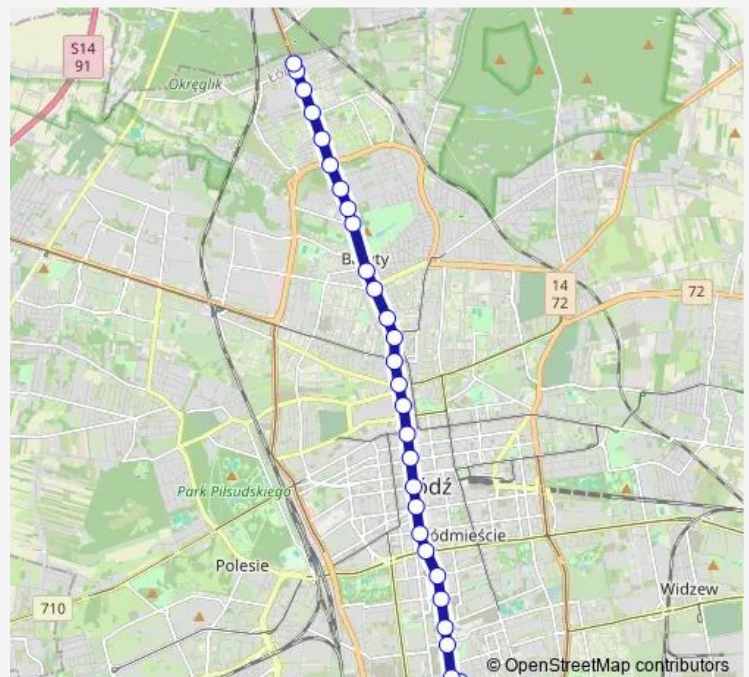

Tram 19

[Go to website](#)

Direction

undefined — undefined

0 stops

[Open route schedule](#)

Route schedule

undefined — undefined

Monday 04:25-05:50

Tuesday 04:25-05:50

Wednesday 04:25-05:50

Thursday 04:25-05:50

Friday 04:25-05:50

Saturday 04:45-06:00

Sunday 05:08-10:00

Route info

Direction:

Stops: 0

Trip Duration: – min

Direction

ET-1 (9001) — Helenówek-pętla (9203)

28 stops

[Open route schedule](#)

ET-1 (9001)