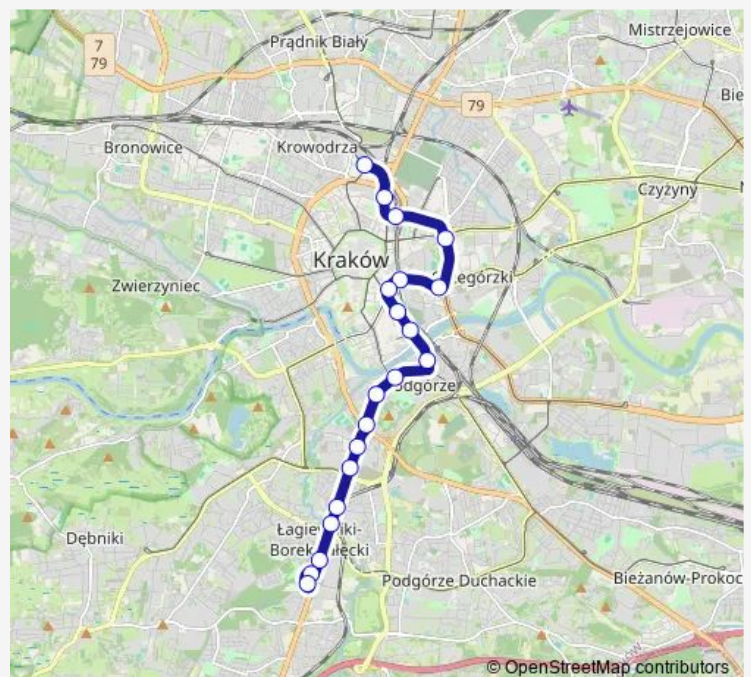

Tram 19

[Go to website](#)

Direction

undefined — undefined

0 stops

[Open route schedule](#)

Route schedule

undefined — undefined

Monday 05:09-14:07

Tuesday 05:09-14:07

Wednesday 05:09-14:07

Thursday 05:09-14:07

Friday 05:09-14:07

Saturday —

Sunday —

Route info

Direction:

Stops: 0

Trip Duration: — min