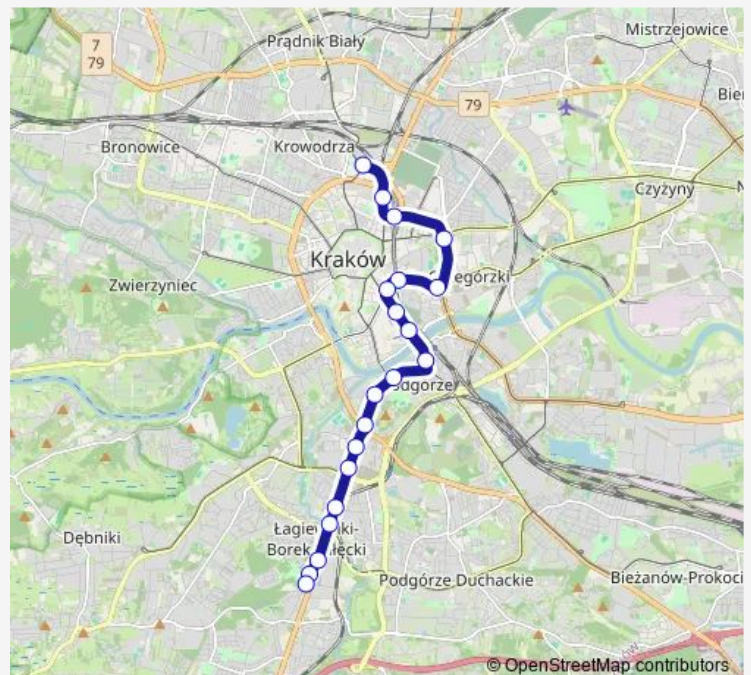

### Route schedule

Solvay — Pt

Monday	09:01-18:38
Tuesday	09:01-18:38
Wednesday	09:01-18:38
Thursday	09:01-18:38
Friday	09:01-18:38
Saturday	—
Sunday	—

### Route info

Direction: Solvay

Stops: 5

Trip Duration: 0 hour 7 min

## Route info

Direction: Dworzec Towarowy

Stops: 20

Trip Duration: 0 hour 34 min

**Direction**

Borek Fałęcki — Dworzec Towarowy

19 stops

[Open route schedule](#)

## Route info

Direction: Borek Fałęcki

Stops: 19

Trip Duration: 0 hour 32 min

**Direction**

undefined — undefined

0 stops

[Open route schedule](#)**Route schedule**