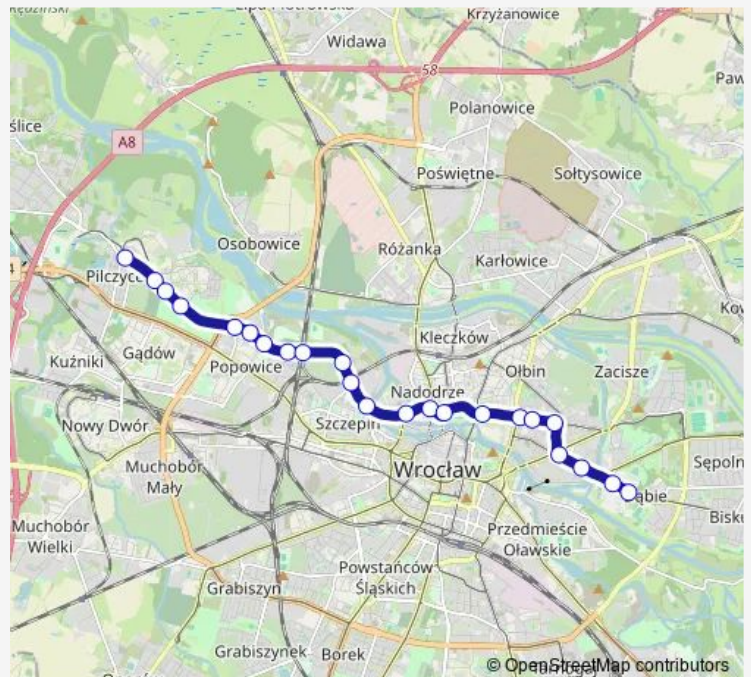

### Route schedule

Zoo — Zajezdnia Gaj

Monday 20:22

Tuesday 20:22

Wednesday 20:22

Thursday 20:22

Friday 20:22

Saturday —

### Route info

Direction: Zoo

Stops: 15

Trip Duration: 0 hour 24 min