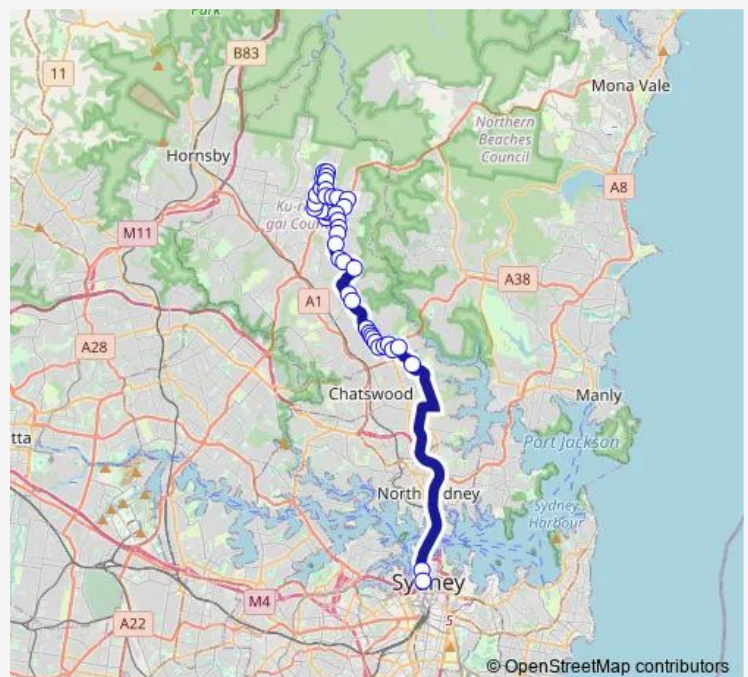

Bus 194X City QVB to St Ives (Express Service)

[Go to website](#)

**Direction**

Clarence St After Market St — Woodbury Rd Before Mona Vale Rd

39 stops

[Open route schedule](#)

Clarence St After Market St

Wynyard Station, Clarence St, Stand S

Eastern Arterial Rd At Barra Brui Cres

Eastern Arterial Rd Before Eucalyptus St

Horace St Opp St Ives Public School

Horace St Before Stanley St

Link Rd Opp Corpus Christi Catholic Primary School

Route schedule

Route info

Direction: Clarence St After Market St

Stops: 39

Trip Duration: 0 hour 57 min

194X — City QVB to St Ives (Express Service)

St Ives Community Hall, Memorial Av

Memorial Av At Killeaton St

St Ives Bowling And Recreation Club, Killeaton St

Killeaton St After Collins Rd

Carbeen Av After Killeaton St

Carbeen Av At Bimburra Av

Carbeen Av At Mudies Rd

Warrimoo Av At Toolang Rd

Warrimoo Av Opp Shelby Rd

St Ives Chase Shopping Centre, Warrimoo Av

Collins Rd At Dalton Rd