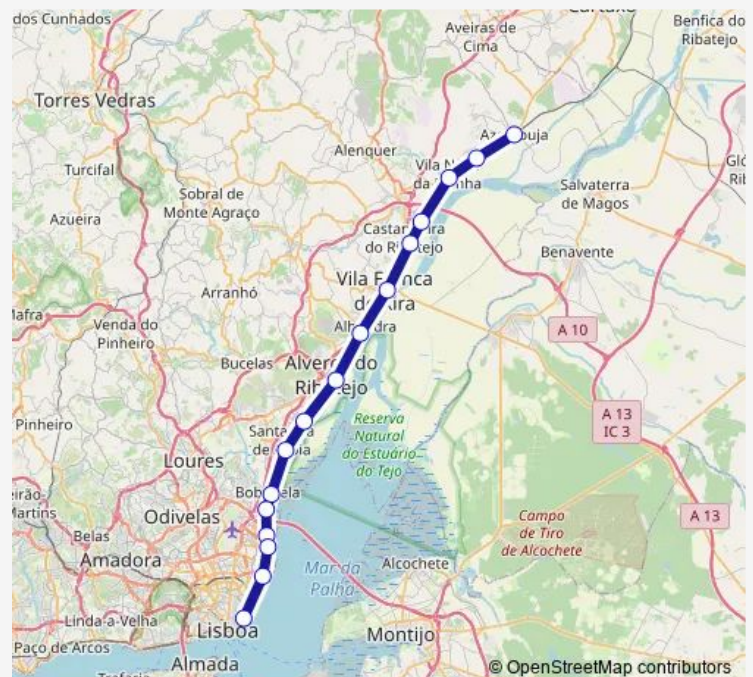

Monday 06:20-23:20

Tuesday 06:20-23:20

Wednesday 06:20-23:20

Thursday 06:20-23:20

Friday 06:20-23:20

Saturday 06:20-23:20

Sunday 06:20-23:20

Route info

Direction: Lisboa Santa Apolonia

Stops: 16

Trip Duration: 0 hour 55 min

■ Linha da Azambuja

Direction

Azambuja — Lisboa Santa Apolonia

16 stops

[Open route schedule](#)