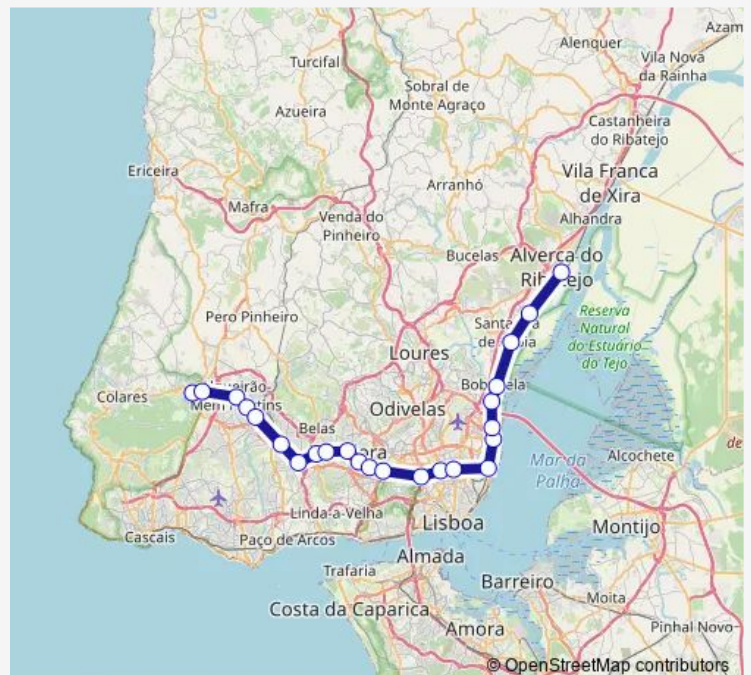

Suburban Railway Linha da Azambuja

[Go to website](#)

Direction

Sintra — Alverca

24 stops

[Open route schedule](#)

- Sintra
- Portela de Sintra
- Algueirao - Mem Martins
- Merces
- Rio de Mouro
- Aigualva - Cacem
- Massama - Barcarena
- Monte Abraao
- Queluz - Belas
- Amadora
- Reboleira
- Santa Cruz - Damaia
- Benfica
- Sete Rios
- Entrecampos
- Roma - Areeiro
- Braco de Prata
- Lisboa Oriente
- Moscavide
- Sacavem
- Bobadela

Route schedule

Sintra — Alverca

Monday	06:26-19:26
Tuesday	06:26-19:26
Wednesday	06:26-19:26
Thursday	06:26-19:26
Friday	06:26-19:26
Saturday	—
Sunday	—

Route info

Direction: Sintra

Stops: 24

Trip Duration: 1 hour 3 min

■ Linha da Azambuja

Santa Iria

Povoa

Alverca

Direction

Alverca — Sintra

24 stops

[Open route schedule](#)

Sunday —

Route info

Direction: Alverca

Stops: 24

Trip Duration: 1 hour 6 min

Linha da Azambuja Suburban Railway time schedules and route maps are available in an offline PDF at busmaps.com. Use the busmaps.com website to see live bus times, train schedule or subway schedule, and step-by-step directions for all public transit in Lisbon