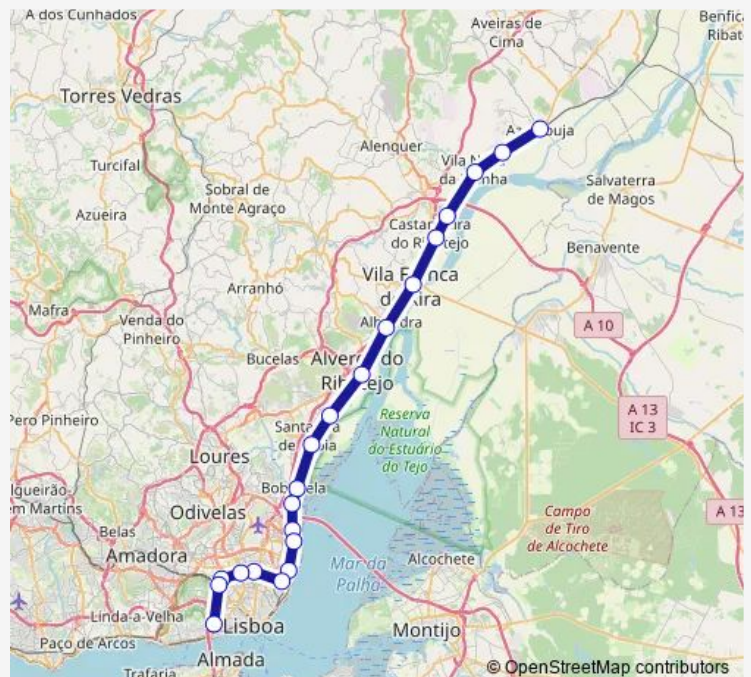

Suburban Railway Linha da Azambuja

[Go to website](#)

Direction

Azambuja — Alcantara - Terra

21 stops

[Open route schedule](#)

Azambuja

Espadanal da Azambuja

Thursday 04:56

Friday 04:56

Saturday —

Sunday —

Route info

Direction: Azambuja

Stops: 21

Trip Duration: 1 hour 9 min

■ Linha da Azambuja

Direction

Alcantara - Terra — Azambuja

21 stops

[Open route schedule](#)

Alcantara - Terra

Campolide

Sete Rios