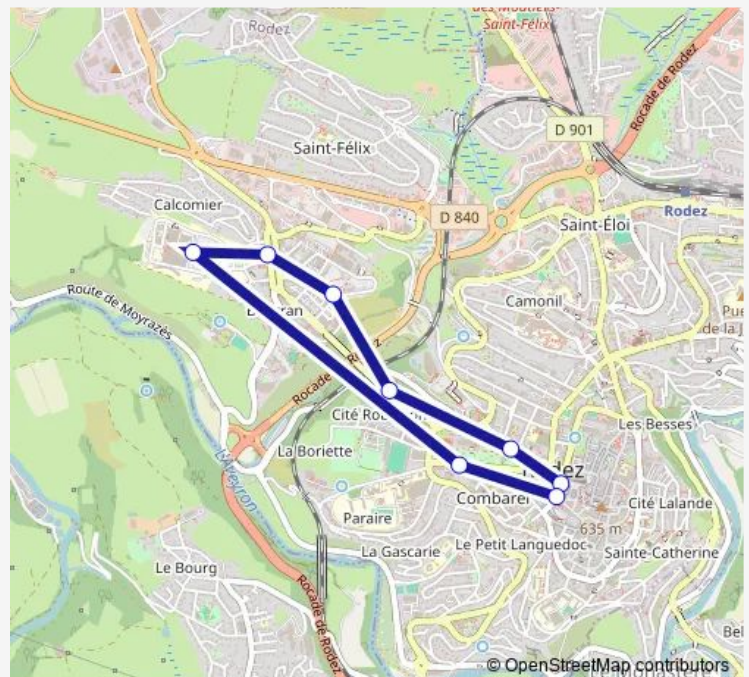

Bus L-ORANGE L Circuit Orange

[Go to website](#)

Direction

Place Foch — Place Foch

15 stops

[Open route schedule](#)

Place Foch

Planard

Fauvette

Paraire

Victor Hugo

Combarel

Place Foch

Route schedule

Place Foch — Place Foch

Monday 09:50-17:50

Tuesday 09:50-17:50

Wednesday 09:50-17:50

Thursday 09:50-17:50

Friday 09:50-17:50

Saturday 09:50-11:50

Sunday —

Route info

Direction: Place Foch

Stops: 15

Trip Duration: 0 hour 17 min

L-ORANGE — L Circuit Orange

L-ORANGE Bus time schedules and route maps are available in an offline PDF at busmaps.com. Use the busmaps.com website to see live bus times, train schedule or subway schedule, and step-by-step directions for all public transit in Rodez