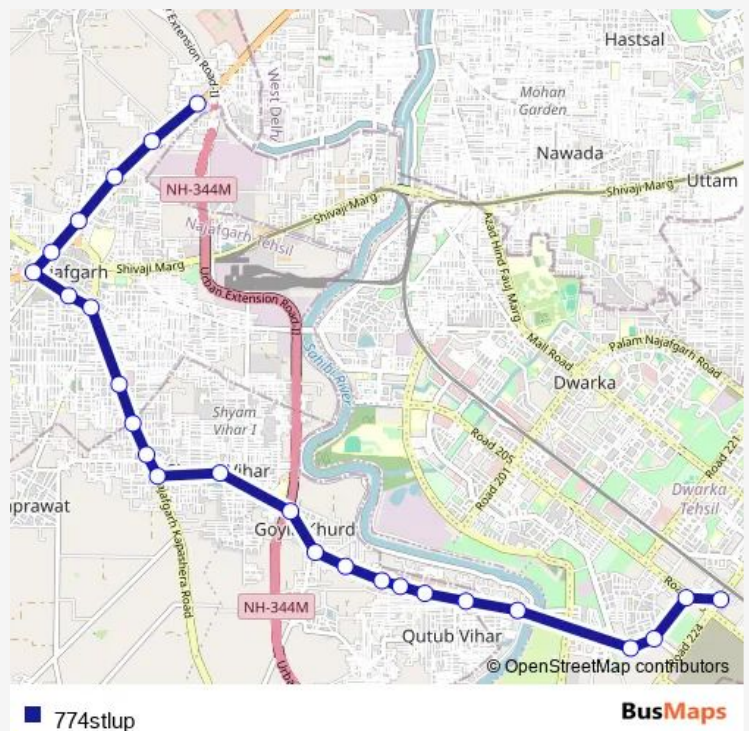

Amrohi More

St Marry School

Police Post

Qutub Vihar Phase-I Kikar Stand

Jhankar Crossing

Goyla Dairy

Nehru Bus Stand Goyla Dairy

St Thomas School Goyla Vihar

Taj Pur More

Goyla Village

Shyam Vihar

Goela Dairy Crossing

Deenpur Village

Durga Vihar

BDO Office Roshan Pura

Chhawla Stand Najafgarh

Police Station Najafgarh

Nazafgarh Dhansa More

Jharoda Crossing

Route schedule

Nhai Building/ Dwarka Sec-10 Metro Station — Dichau Kalan Depot

Monday	04:03-17:04
Tuesday	04:03-17:04
Wednesday	04:03-17:04
Thursday	04:03-17:04
Friday	04:03-17:04
Saturday	04:03-17:04
Sunday	04:03-17:04

Route info

Direction: Nhai Building/ Dwarka Sec-10 Metro Station

Stops: 25

Trip Duration: 0 hour 51 min

774stlup

Dichau Chowk

Udaseen Ashram

Nirmal Vihar