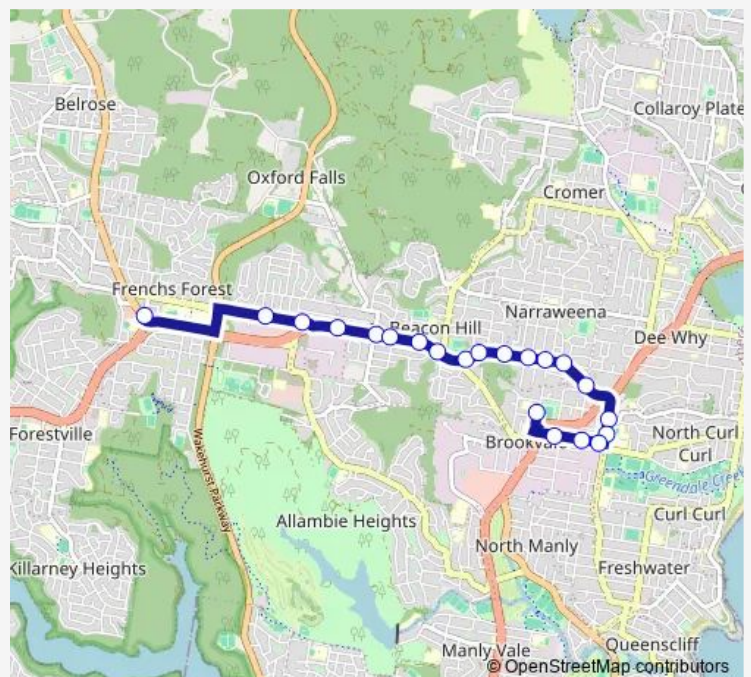

School Bus 660n Frenchs Forest to St Augustine

[Go to website](#)

Direction

Rabbett St At Forest Way — St Augustine's College, Alfred Rd

21 stops

[Open route schedule](#)

- Rabbett St At Forest Way
- Frenchs Forest Rd At Romford Rd
- Skyline Shops, Frenchs Forest Rd E
- Warringah Rd After Jones St
- Warringah Rd At Ellis Rd
- Warringah Rd At Oxford Falls Rd
- Warringah Rd Before Cornish Av
- Warringah Rd Before Willandra Rd
- Warringah Rd Opp Beacon Hill Rd
- Warringah Rd At Mckillop Rd
- Warringah Rd At Lascelles Rd
- Warringah Rd At Waratah Pde
- Warringah Rd Before Alfred St
- May Road Shops, Warringah Rd
- Warringah Rd Opp Victor Rd
- Harbord Rd At Headland Rd
- Nbsc Manly Campus, Harbord Rd
- Winbourne Rd After Harbord Rd
- Winbourne Rd Opp Carter Rd
- Winbourne Rd After Mitchell Rd
- St Augustine's College, Alfred Rd

Route schedule

Rabbett St At Forest Way — St Augustine's College, Alfred Rd

Monday	07:44
Tuesday	07:44
Wednesday	07:44
Thursday	07:44
Friday	07:44
Saturday	—
Sunday	—

Route info

Direction: Rabbett St At Forest Way

Stops: 21

Trip Duration: 0 hour 26 min

660n — Frenchs Forest to St Augustine

660n School Bus time schedules and route maps are available in an offline PDF at busmaps.com. Use the busmaps.com website to see live bus times, train schedule or subway schedule, and step-by-step directions for all public transit in Sydney