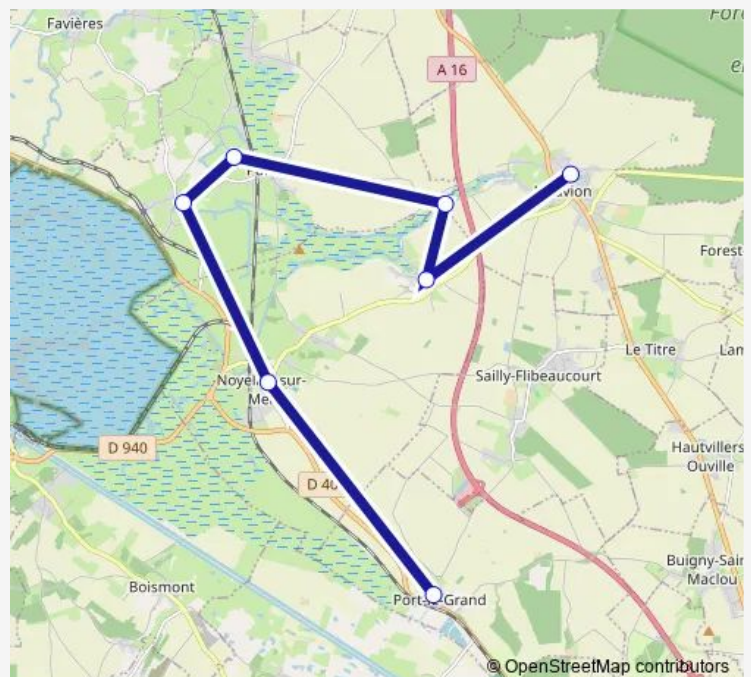

Direction

Nouvion - Collège Jacques Prévert — Port-LE-Grand - Place

7 stops

[Open route schedule](#)

Nouvion - Collège Jacques Prévert

Noyelles-SUR-MER - Sailly Bray - Abri

Noyelles-SUR-MER - Bonnelle - Route de Sailly

Ponthoile - Le Hamel

Ponthoile - Morlay - Village

Noyelles-SUR-MER - Mairie

Port-LE-Grand - Place

Route schedule

Nouvion - Collège Jacques Prévert — Port-LE-Grand - Place

Monday	—
Tuesday	—
Wednesday	12:15
Thursday	—
Friday	—
Saturday	—
Sunday	—

Route info

Direction: Nouvion - Collège Jacques Prévert

Stops: 7

Trip Duration: 0 hour 25 min

2-14-208 Bus time schedules and route maps are available in an offline PDF at busmaps.com. Use the busmaps.com website to see live bus times, train schedule or subway schedule, and step-by-step directions for all public transit in Ponthoile