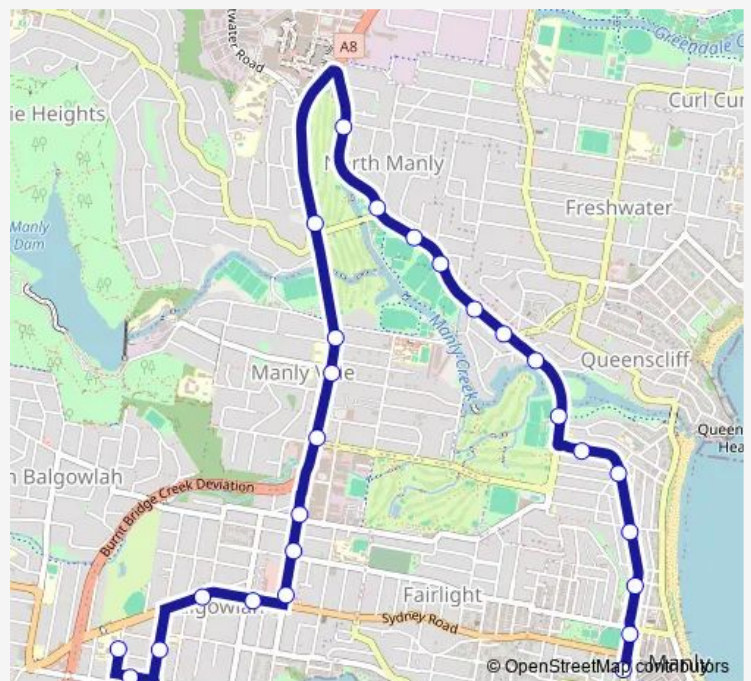

Manly Tennis Club, Belgrave St

Pittwater Rd Opp Steinton St

Pittwater Rd At Pine St

Pittwater Rd Opp Collingwood St

Pittwater Rd Before Balgowlah Rd

Keirle Park, Pittwater Rd

Mill Park, Pittwater Rd

Pittwater Rd Opp Girard St

Pittwater Rd At Riverview Pde

Pittwater Rd Opp Western Av

Pittwater Rd Opp Wakefield St

Warringah Recreation Centre, Pittwater Rd

Pittwater Rd Opp Sterland Av

Condamine St Opp Warringah Golf Club

Condamine St At Gordon St

Manly Vale Community Centre, Condamine St

Manly Vale B-Line, Condamine St

Condamine St At Balgowlah Rd

Condamine St At Griffiths St

Balgowlah Uniting Church, Condamine St

Route schedule

Manly Wharf, Belgrave St, Stand E — Nbsc Balgowlah Boys, Maretimo St

Monday	08:17
Tuesday	08:17
Wednesday	08:17
Thursday	08:17
Friday	08:17
Saturday	—
Sunday	—

Route info

Direction: Manly Wharf, Belgrave St, Stand E

Stops: 26

Trip Duration: 0 hour 28 min

681n — Manly Wharf to Balgowlah Boys High