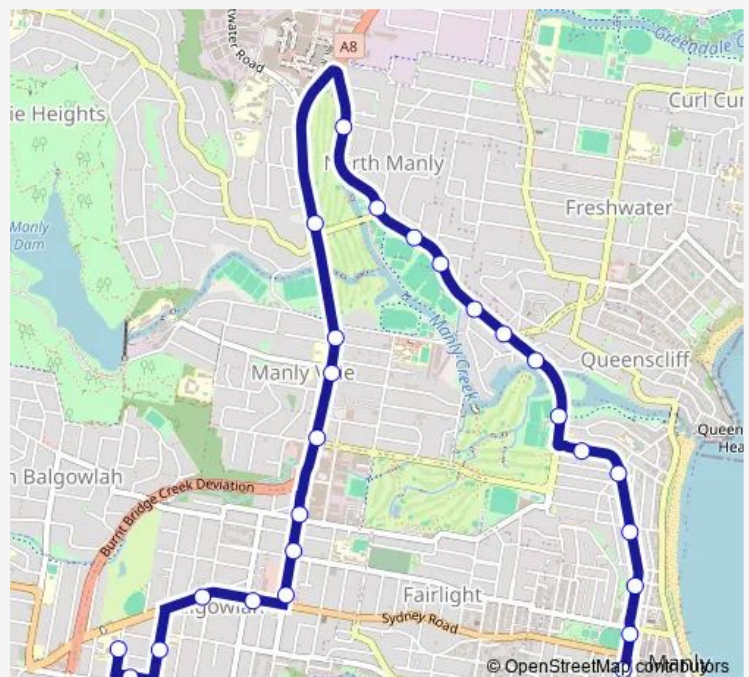

Manly Tennis Club, Belgrave St

Pittwater Rd Opp Steinton St

Pittwater Rd At Pine St

Pittwater Rd Opp Collingwood St

Pittwater Rd Before Balgowlah Rd

Keirle Park, Pittwater Rd

Mill Park, Pittwater Rd

Pittwater Rd Opp Girard St

Pittwater Rd At Riverview Pde

Pittwater Rd Opp Western Av

Pittwater Rd Opp Wakefield St

Warringah Recreation Centre, Pittwater Rd

Pittwater Rd Opp Sterland Av

Condamine St Opp Warringah Golf Club

Condamine St At Gordon St

Manly Vale Community Centre, Condamine St

Manly Vale B-Line, Condamine St

Condamine St At Balgowlah Rd

Condamine St At Griffiths St

Balgowlah Uniting Church, Condamine St

Route schedule

Manly Wharf, Belgrave St, Stand E — Nbsc Balgowlah Boys, Maretimo St

Monday	08:17
Tuesday	08:17
Wednesday	08:17
Thursday	08:17
Friday	08:17
Saturday	—
Sunday	—

Route info

Direction: Manly Wharf, Belgrave St, Stand E

Stops: 26

Trip Duration: 0 hour 28 min

681n — Manly Wharf to Balgowlah Boys High