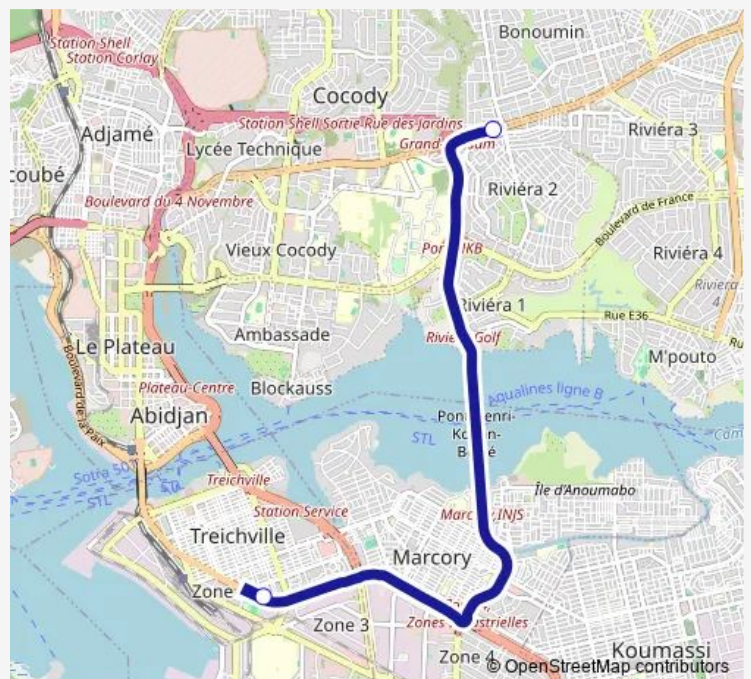

Bus woro woro banalisé : Riviera 2 ↔ Treichville Gare Bassam

[Go to website](#)

Direction

Treichvile Gare de Bassam — Riviera 2

2 stops

[Open route schedule](#)

Treichvile Gare de Bassam

Riviera 2

Route schedule

Treichvile Gare de Bassam — Riviera 2

Monday	06:00
Tuesday	06:00
Wednesday	06:00
Thursday	06:00
Friday	06:00
Saturday	06:00
Sunday	06:00

Route info

Direction: Treichvile Gare de Bassam

Stops: 2

Trip Duration: 2 hour 0 min

Direction

Riviera 2 — Treichvile Gare de Bassam

7 stops

[Open route schedule](#)

Riviera 2

Cap Sud / Orca Deco

Grand Carrefour de Marcory

Route info

Direction: Riviera 2

Stops: 7

Trip Duration: 2 hour 0 min

Bus time schedules and route maps are available in an offline PDF at busmaps.com. Use the busmaps.com website to see live bus times, train schedule or subway schedule, and step-by-step directions for all public transit in Abidjan