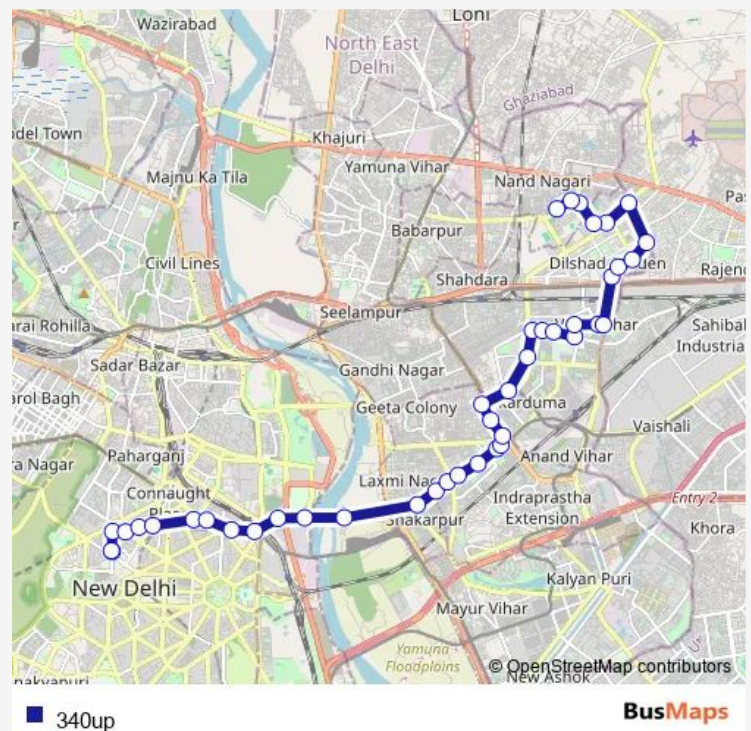

Thursday 07:40-21:45

Friday 07:40-21:45

Saturday 07:40-21:45

Sunday 07:40-21:45

Route info

Direction: Kendriya Terminal (Pt. Pant Marg)

Stops: 42

Trip Duration: 1 hour 21 min