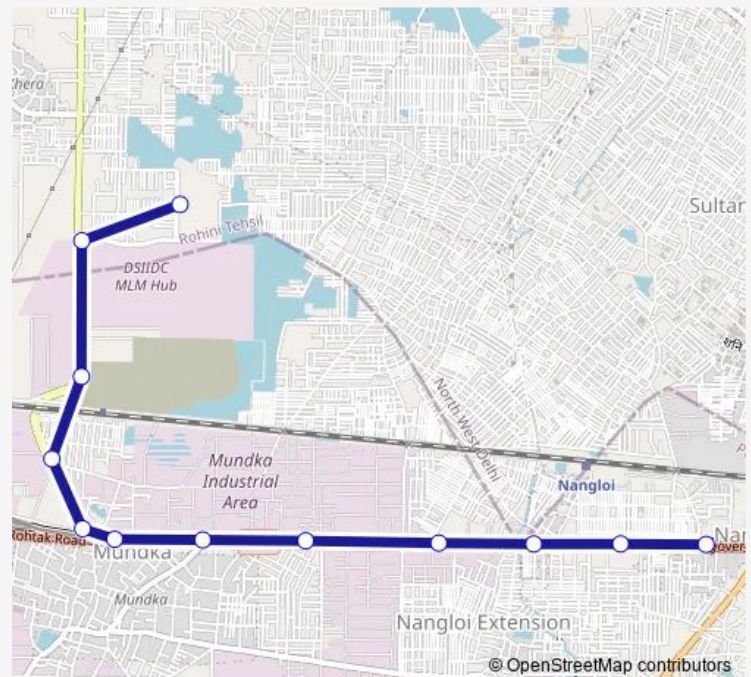

Bus 979Inkstlup

[Go to website](#)

Direction

Rani Khera Depot li — Nangloi Metro Station

12 stops

[Open route schedule](#)

Rani Khera Depot li

Rani Khera Depot Crossing

Mundka Railway Station

Friends Enclave Mundka

Mundka School (Rani Khera Road)

Mundka Village (Metro Station)

Mundka Village Crossing

Swarn Park

Rajdhani Park

Qamruddin Nagar Terminal

Nangloi JJ Colony Lokesh Cinema

Nangloi Metro Station

Route schedule

Rani Khera Depot li — Nangloi Metro Station

Monday 08:34-20:16

Tuesday 08:34-20:16

Wednesday 08:34-20:16

Thursday 08:34-20:16

Friday 08:34-20:16

Saturday 08:34-20:16

Sunday 08:34-20:16

Route info

Direction: Rani Khera Depot li

Stops: 12

Trip Duration: 0 hour 23 min

979Inkstlup