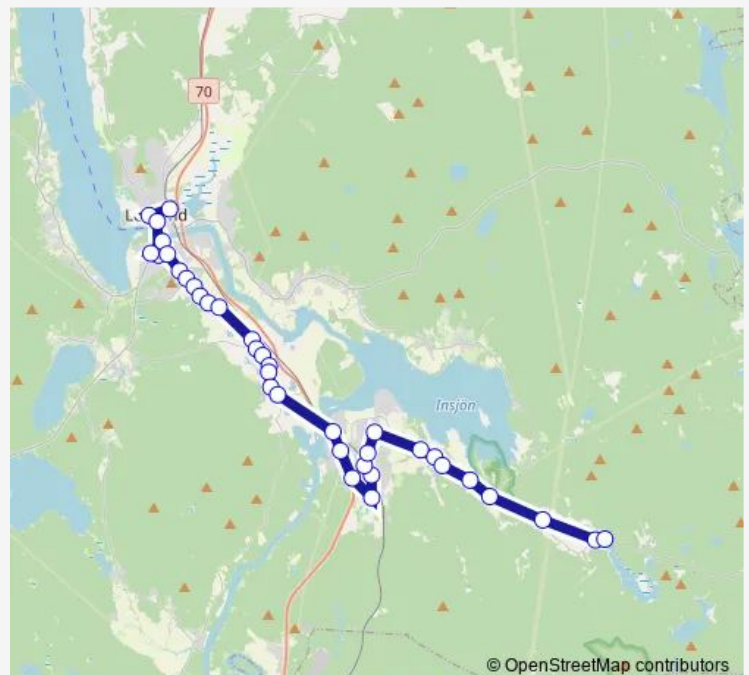

Thursday 06:25-17:23

Friday 06:25-17:23

Saturday —

Sunday —

Route info

Direction: Leksand station

Stops: 36

Trip Duration: 0 hour 43 min

© OpenStreetMap contributors

■ 277

BusMaps

Tunsta

Insjön väg 70 Hjultorget

Knippboheden

Nedre Heden

Insjön station