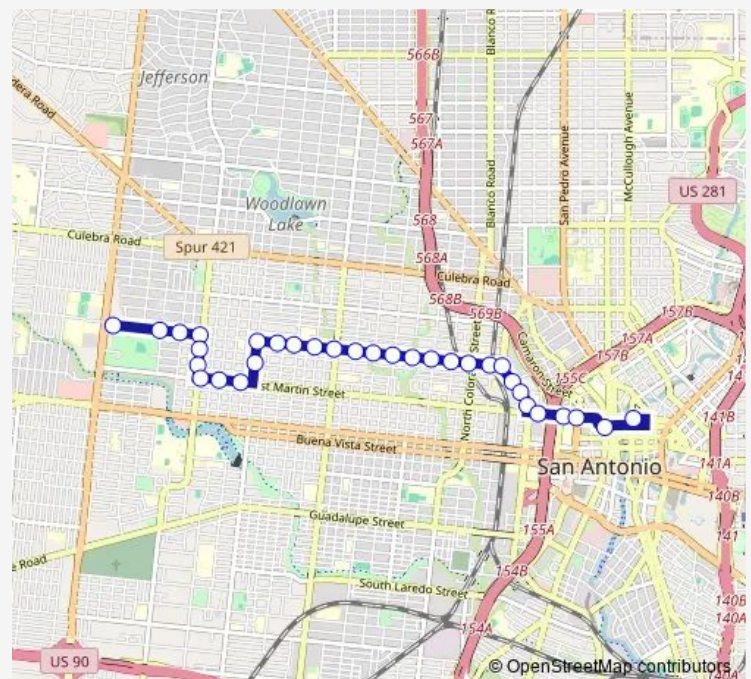

Martin & N.W. 19th

Martin & N.W. 20th

Martin & N.W. 22nd

Route schedule

Martin & N. ST. Mary'S — RUIZ BTWN GEN MCMULL & YMCA

Monday	22:30-00:30 ⁺¹
Tuesday	22:30-00:30 ⁺¹
Wednesday	22:30-00:30 ⁺¹
Thursday	22:30-00:30 ⁺¹
Friday	22:30-00:30 ⁺¹
Saturday	22:30-00:30 ⁺¹
Sunday	22:30-00:30 ⁺¹

Route info

Direction: Martin & N. ST. Mary'S

Stops: 35

Trip Duration: 0 hour 17 min

277 — Martin / Ruiz 77-79 Lineup

Martin & N.W. 24th

N.W. 24th & Perez

N.W. 24th & Ruiz

Route info

Direction: RUIZ BTWN GEN MCMULL & YMCA

Stops: 32

Trip Duration: 0 hour 18 min

Frio & Haven FOR Hope Way

Frio & Medina

Frio & Martin

Martin Opposite Leona

Martin & SAN Saba

Martin & Santa Rosa

Pecan & Flores

Martin & N. ST. Mary'S

277 Bus time schedules and route maps are available in an offline PDF at busmaps.com. Use the busmaps.com website to see live bus times, train schedule or subway schedule, and step-by-step directions for all public transit in San Antonio