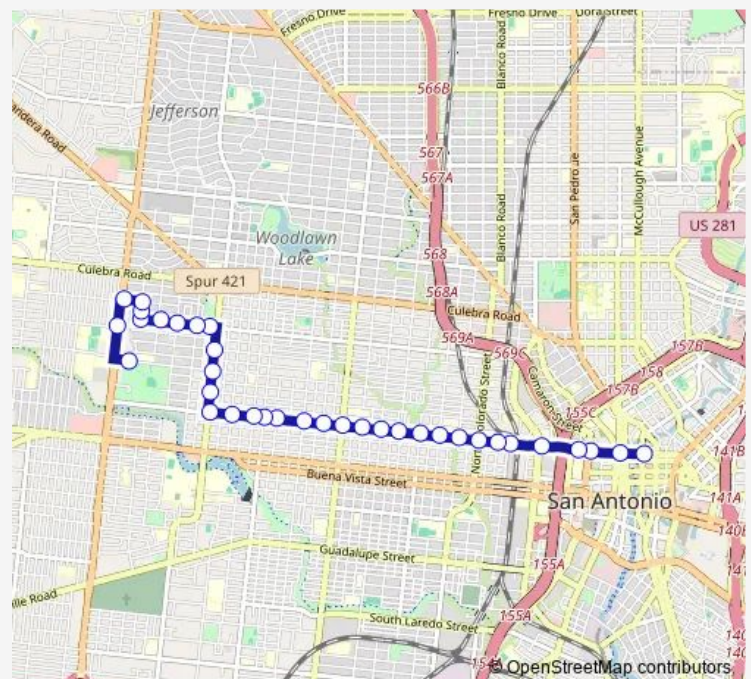

Martin & N.W. 19th

Martin & N.W. 20th

Martin & N.W. 22nd

Route schedule

Martin & N. ST. Mary'S — Ruiz Btwn GEN McMull & Ymca

Monday 22:30-00:30⁺¹

Tuesday 22:30-00:30⁺¹

Wednesday 22:30-00:30⁺¹

Thursday 22:30-00:30⁺¹

Friday 22:30-00:30⁺¹

Saturday 22:30-00:30⁺¹

Sunday 22:30-00:30⁺¹

Route info

Direction: Martin & N. ST. Mary'S

Stops: 35

Trip Duration: 0 hour 17 min

Wednesday 22:53-00:53⁺¹

Thursday 22:53-00:53⁺¹

Friday 22:53-00:53⁺¹

Saturday 22:53-00:53⁺¹

Sunday 22:53-00:53⁺¹

Route info

Direction: Ruiz Btwn GEN McMull & Ymca

Stops: 32

Trip Duration: 0 hour 18 min

Frio & Medina

Frio & Martin

Martin Opposite Leona

Martin & SAN Saba

Martin & Santa Rosa

Flores & Pecan

Martin & N. ST. Mary'S