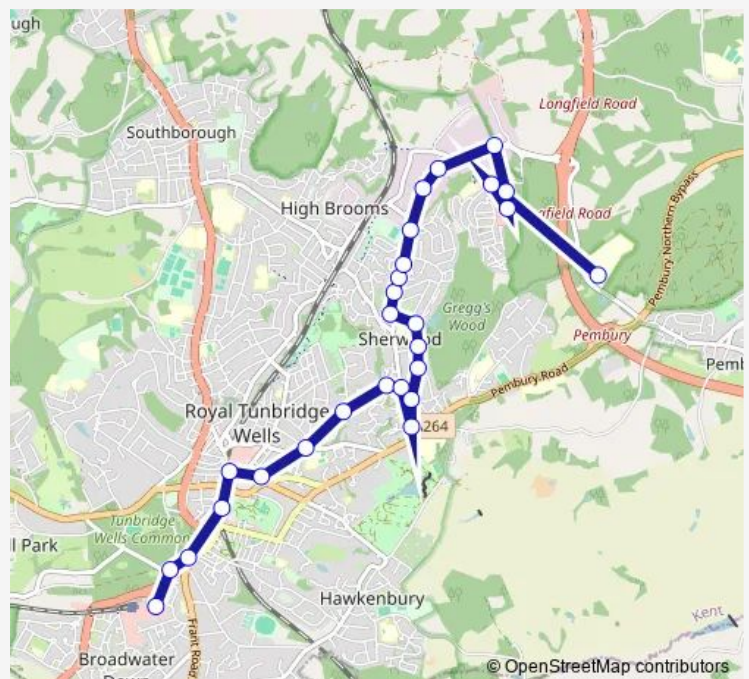

Medical Centre

Coneyburrow Road

Fairmile Road

Squirrel Way

The Beeches

Woodview

Hilbert Road

Ferndale

### Route schedule

Tunbridge Wells Hospital — Old West Station Sainsbury's

Monday 09:28-15:00

Tuesday 09:28-15:00

Wednesday 09:28-15:00

Thursday 09:28-15:00

Friday 09:28-15:00

Saturday 09:00-16:58

### Route info

Direction: Tunbridge Wells Hospital

Stops: 28

Trip Duration: 0 hour 33 min

277 — Tunbridge Wells - Knights Park - Pembury Hospital [the Sherwood Shuttle]

Calverley Road

Monson Road

War Memorial

## Route info

Direction: Tunbridge Wells Hospital

Stops: 25

Trip Duration: 0 hour 25 min