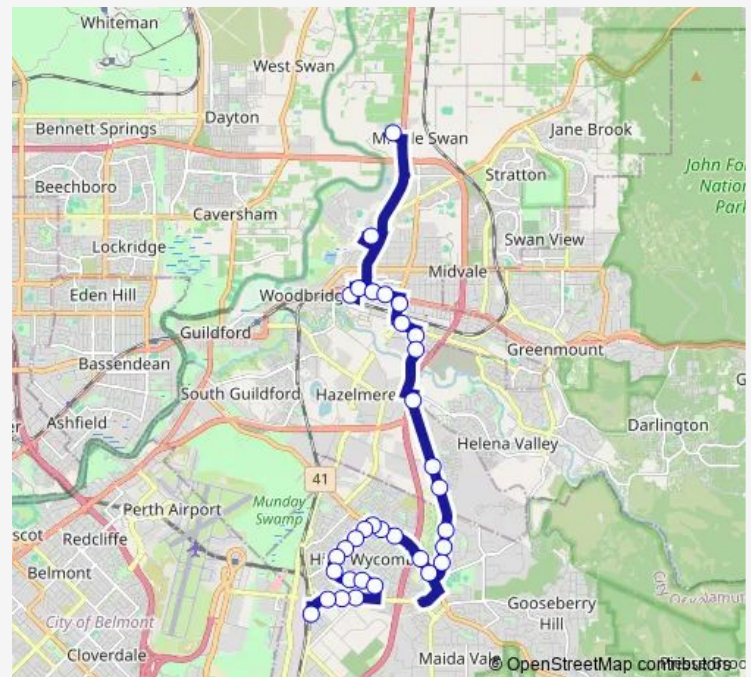

Monday 05:44-21:02

Tuesday 05:44-21:02

Wednesday 05:44-21:02

Thursday 05:44-21:02

Friday 05:44-21:02

Saturday 06:33-19:33

Sunday 07:33-19:35

Route info

Direction: School Access Rd Swan Christian College Stand 2

Stops: 33

Trip Duration: 0 hour 54 min

Newburn Rd After Richards Rd

Newburn Rd After Markham Rd

Newburn Rd After Macao Rd

Newburn Rd After Hawk Ct

Newburn Rd After Sorensen Rd

Monday 05:50-21:30

Tuesday 05:50-21:30

Wednesday 05:50-21:30

Thursday 05:50-21:30

Friday 05:50-21:30

Saturday 07:30-19:30

Sunday 08:30-19:30

Route info

Direction: High Wycombe Stn Stand 4

Stops: 34

Trip Duration: 0 hour 49 min

Military Rd After Wells St

Clayton St Before Lloyd St

Lloyd St Before Great Eastern Hwy

Great Eastern Hwy Before Sayer St

Victoria St After Padbury Tce