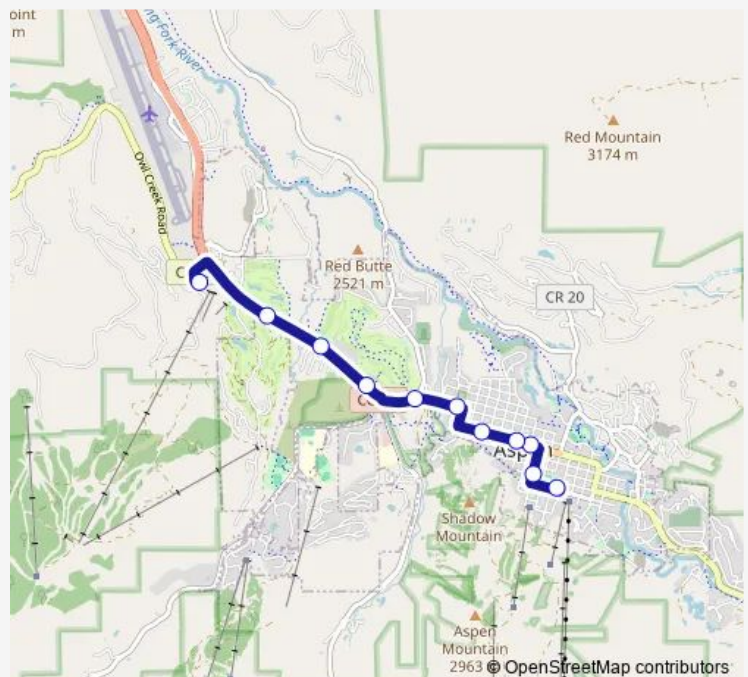

Bus BM Buttermilk

[Go to website](#)

Direction

Rubey Park — Buttermilk Base Area

11 stops

[Open route schedule](#)

Rubey Park

Aspen St + Cooper Ave

Paepcke Park

Main St + 1st St

Main St + 4th St

Hallam St + 8th St

Hwy 82 + Cemetery Ln

Hwy 82 + Roundabout Dv

Truscott Dv

Aspen Country Inn Dv

Buttermilk Base Area

Route schedule

Rubey Park — Buttermilk Base Area

Monday 08:00-16:45

Tuesday 08:00-16:45

Wednesday 08:00-16:45

Thursday 08:00-16:45

Friday 08:00-16:45

Saturday 08:00-16:45

Sunday 08:00-16:45

Route info

Direction: Rubey Park

Stops: 11

Trip Duration: 0 hour 10 min

BM — Buttermilk