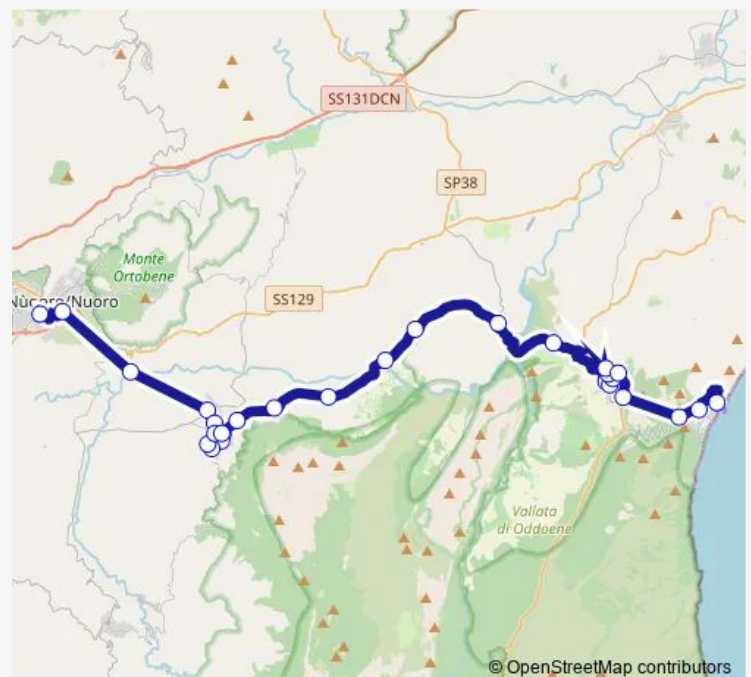

### Route schedule

Cala Gonone VIA Cala Luna-Poste — Nuoro Stazione Arst

Monday 06:45-20:40

Tuesday 06:45-19:20

Wednesday 06:45-19:20

Thursday 06:45-20:40

Friday 06:45-20:40

Saturday 06:45-20:40

### Route info

Direction: Cala Gonone VIA Cala Luna-Poste

Stops: 24

Trip Duration: 1 hour 11 min

Linea 520 — Cala Gonone - Dorgali - Oliena - Nuoro

Nuoro VIA P.Catte 4

Nuoro Piazza Veneto 32

Nuoro Stazione Arst

## Route schedule

Nuoro Stazione Arst — Cala Gonone VIA Cala Luna-Poste

Monday 06:17-20:00

Tuesday 06:17-20:00

Wednesday 06:17-20:00

Thursday 06:17-20:00

Friday 06:17-20:00

Saturday 06:17-20:00

## Route info

Direction: Nuoro Stazione Arst

Stops: 28

Trip Duration: 1 hour 14 min

Cala Gonone SP 26-Rotonda

Cala Gonone Cabina Enel

Cala Gonone VIA Cala Luna-Poste

Linea 520 Bus time schedules and route maps are available in an offline PDF at [busmaps.com](https://busmaps.com). Use the [busmaps.com](https://busmaps.com) website to see live bus times, train schedule or subway schedule, and step-by-step directions for all public transit in Oliena