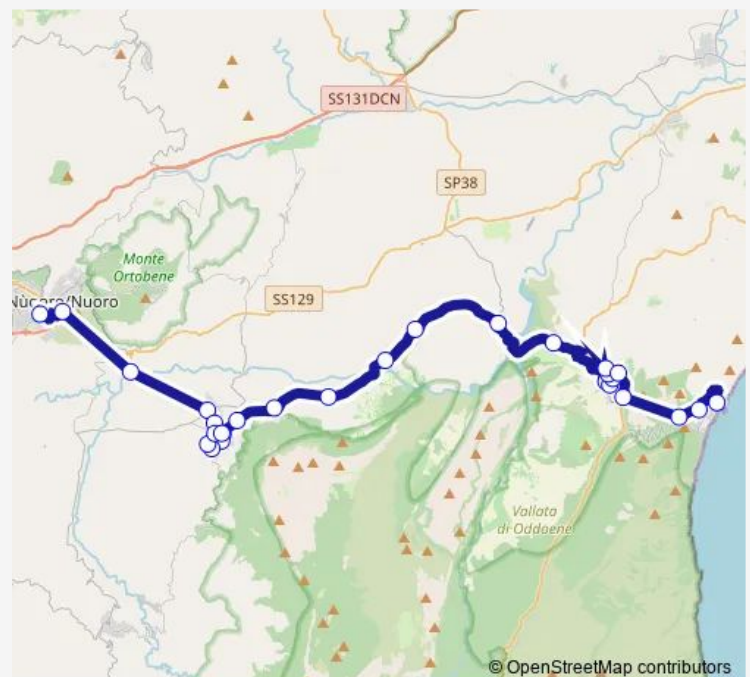

Wednesday 06:45-19:20

Thursday 06:45-20:40

Friday 06:45-20:40

Saturday 06:45-20:40

Sunday 08:05-20:40

Route info

Direction: Cala Gonone VIA Cala Luna-Poste

Stops: 24

Trip Duration: 1 hour 11 min

Linea 520 — Cala Gonone - Dorgali - Oliena - Nuoro

Nuoro VIA P.Catte 4

Nuoro Piazza Veneto 32

Nuoro Stazione Arst

Direction

Cala Gonone VIA Cala Luna-Poste — Nuoro Stazione Arst

Thursday 06:00-20:20

Friday 06:00-20:20

Saturday 06:00-20:20

Sunday 08:30-20:20

Route info

Direction: Cala Gonone VIA Cala Luna-Poste

Stops: 28

Trip Duration: 1 hour 16 min

Sunday 06:55-19:10

Route info

Direction: Nuoro Stazione Arst

Stops: 28

Trip Duration: 1 hour 14 min

Cala Gonone SP 26-Rotonda

Cala Gonone Cabina Enel

Cala Gonone VIA Cala Luna-Poste